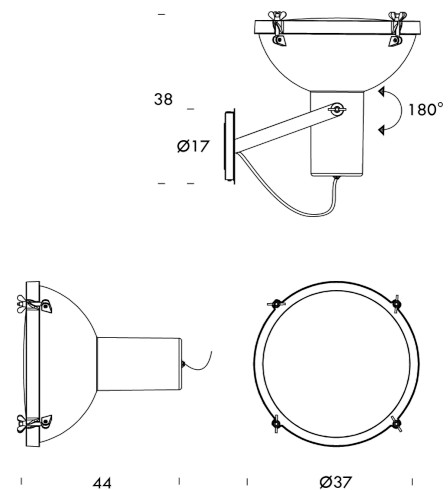

NE A/PROJECTEUR/365/NB

Projecteur 365 Ceiling/Wall

by Le Corbusier

The Projecteur of Le Corbusier was designed for the Chandigarh High Court, India, in 1954. Aluminium body painted in night blue, white sand or moka. Diffuser glass curved and sandblasted in the inner part. Painted body, base and canopies. Screws and small metal parts black chromed.

Designer	Le Corbusier
Supplier	Nemo
Country	Italy
SKU	NE A/PROJECTEUR/365/NB
Finish	Night Blue

Product Dimensions

Weight	5.5kg	Materials	Aluminium + Glass	Source	1 x E27 100W
Emission	direct, spot	IP Rating	IP30	Dimming	Dependent on globe
Notes	Orientable				