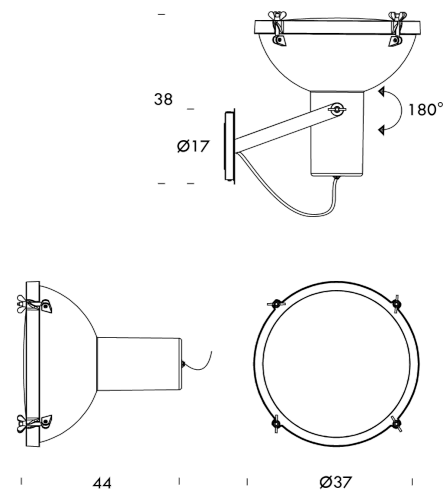

NE A/PROJECTEUR/365/WS

Projecteur 365 Ceiling/Wall

by Le Corbusier

The Projecteur of Le Corbusier was designed for the Chandigarh High Court, India, in 1954. Aluminium body painted in night blue, white sand or moka. Diffuser glass curved and sandblasted in the inner part. Painted body, base and canopies. Screws and small metal parts black chromed.

Designer	Le Corbusier
Supplier	Nemo
Country	Italy
SKU	NE A/PROJECTEUR/365/WS
Finish	White Sand

Product Dimensions

Weight	5.5kg	Materials	Aluminium + Glass	Source	1 x E27 100W
Emission	direct, spot	IP Rating	IP30	Dimming	Dependent on globe
Notes	Orientable				