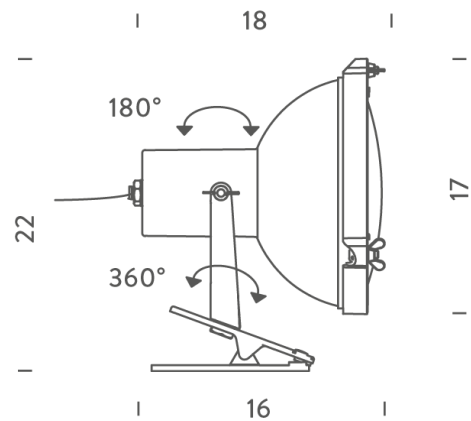

NE A/PROJECTEUR/PINZA/165/WS

Projecteur 165 Pincer Clip

by Le Corbusier

Mini adjustable version of the Projecteur 365. The pincer clamp base and light weight allows for a myriad of installation possibilities. Aluminium body painted in night blue, white sand or moka. Diffuser glass curved and sandblasted in the inner part. Clamp and canopies painted in matt black, screws and small black chrome metal parts. Diffused and adjustable light output.

Designer	Le Corbusier
Supplier	Nemo
Country	Italy
SKU	NE A/PROJECTEUR/PINZA/165/WS
Finish	White Sand

Product Dimensions

Weight	0.8kg	Materials	Aluminium	Source	1 x E27 23W
Emission	direct, spot	IP Rating	IP20	Dimming	Dependent on globe