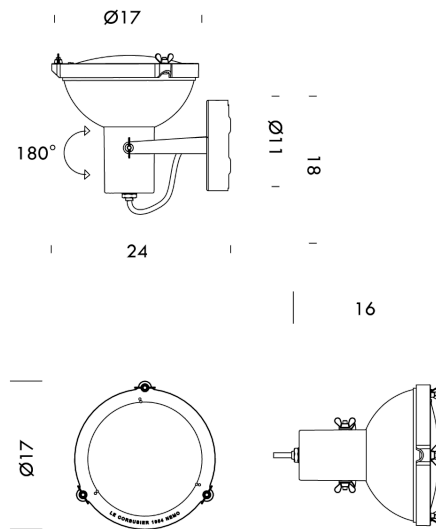

NE A/PROJECTEUR/165/MK

Projecteur 165 Ceiling/Wall

by Le Corbusier

Projecteur 165 is a mini adjustable version of the Projecteur 365 with aluminium body painted in night blue or white sand. Diffuser glass curved and sandblasted in the inner part. Clamp and canopies painted in matt black, screws and small black chrome metal parts. Diffused and adjust-able light output. Classic design by Le Corbusier and made in Italy.

Designer	Le Corbusier
Supplier	Nemo
Country	Italy
SKU	NE A/PROJECTEUR/165/MK
Finish	Moka

Product Dimensions

Weight	0.8kg	Materials	Aluminium	Source	1 x E27 23W
Emission	direct, spot	IP Rating	IP20	Dimming	Dependent on globe
Notes	Orientable				