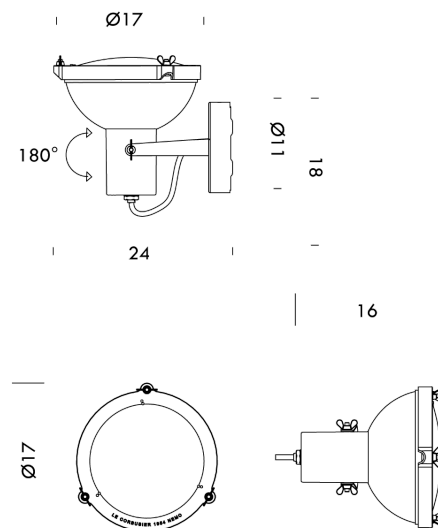

## Projecteur 165 Ceiling/Wall

by Le Corbusier

Projecteur 165 is a mini adjustable version of the Projecteur 365 with aluminium body painted in night blue or white sand. Diffuser glass curved and sandblasted in the inner part. Clamp and canopies painted in matt black, screws and small black chrome metal parts. Diffused and adjust-able light output. Classic design by Le Corbusier and made in Italy.

### Product Dimensions

<b>Weight</b>	0.8kg	<b>Materials</b>	Aluminium	<b>Source</b>	1 x E27 23W
<b>Emission</b>	direct, spot	<b>IP Rating</b>	IP20	<b>Dimming</b>	Dependent on globe
<b>Notes</b>	Orientable				