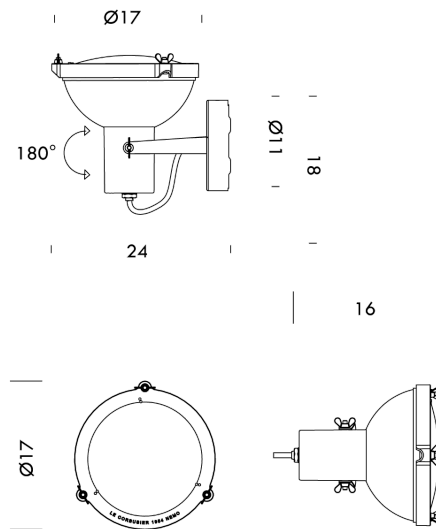

NE A/PROJECTEUR/165/WS

Projecteur 165 Ceiling/Wall

by Le Corbusier

Projecteur 165 is a mini adjustable version of the Projecteur 365 with aluminium body painted in night blue or white sand. Diffuser glass curved and sandblasted in the inner part. Clamp and canopies painted in matt black, screws and small black chrome metal parts. Diffused and adjust-able light output. Classic design by Le Corbusier and made in Italy.

Designer	Le Corbusier
Supplier	Nemo
Country	Italy
SKU	NE A/PROJECTEUR/165/WS
Finish	White Sand

Product Dimensions

Weight	0.8kg	Materials	Aluminium	Source	1 x E27 23W
Emission	direct, spot	IP Rating	IP20	Dimming	Dependent on globe
Notes	Orientable				