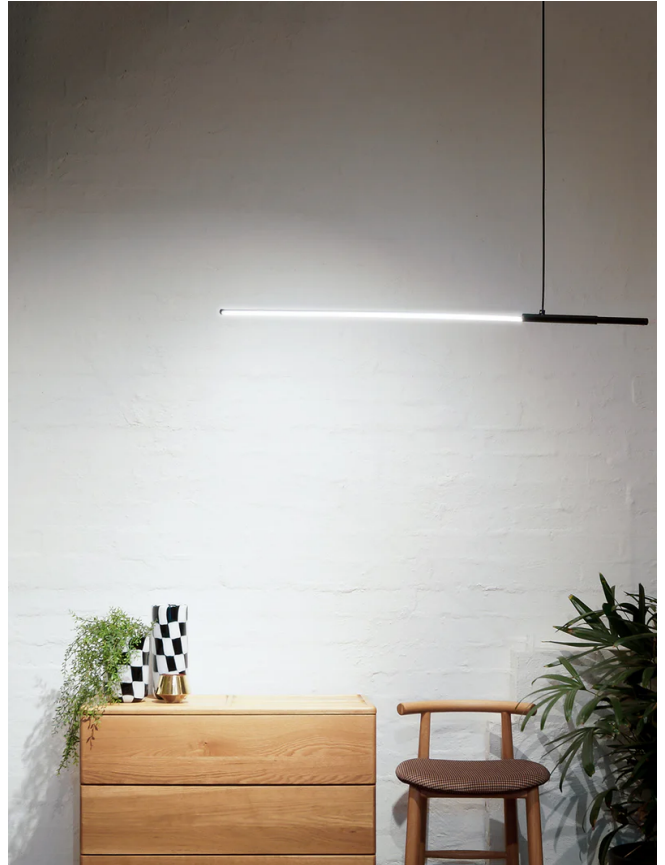

WK S/LINE/BK

## Line Pendant

by

Sleek and minimalist, the Line Pendant is a simple linear suspension lamp suited to contemporary spaces. Built-in 13W LED source which can be directed up or down. Designed for cluster configurations, Line Pendant also features an adjustable counterbalance allowing for a composition of various angles when grouped together. Available in black or white finish.

### Product Dimensions

<b>Materials</b>	Metal	<b>Source</b>	13W LED	<b>Colour Temp</b>	3000K
<b>Output</b>	1000lm	<b>Dimming</b>	Non-Dimmable		