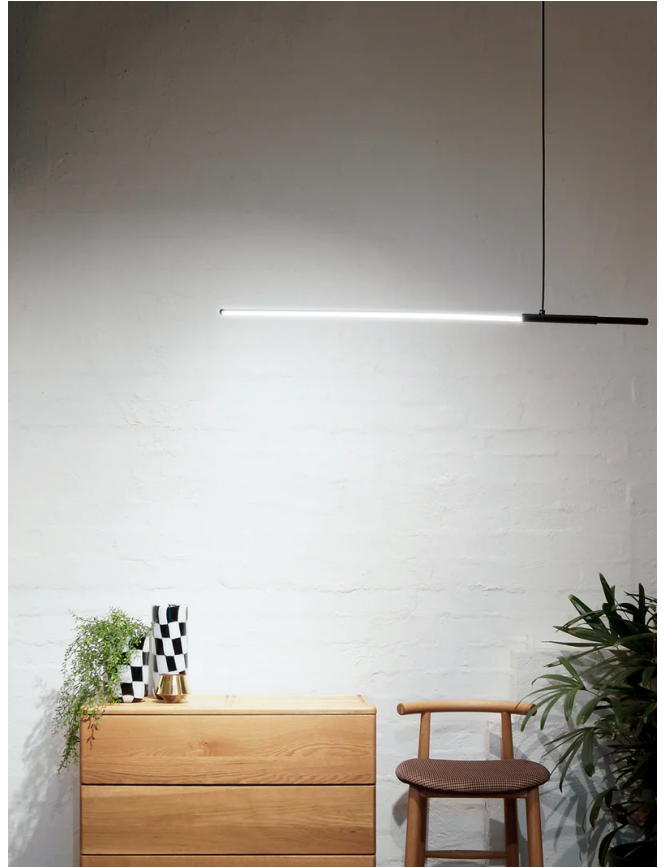

WK S/LINE/BK

## Line Pendant

by

Sleek and minimalist, the Line Pendant is a simple linear suspension lamp suited to contemporary spaces. Built-in 13W LED source which can be directed up or down. Designed for cluster configurations, Line Pendant also features an adjustable counterbalance allowing for a composition of various angles when grouped together. Available in black or white finish.