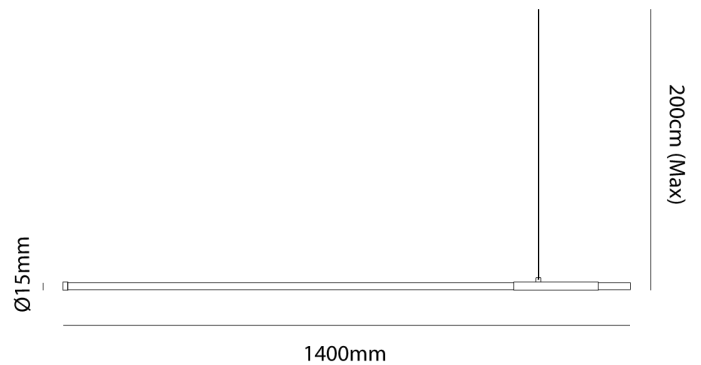

## Line Pendant

by

Sleek and minimalist, the Line Pendant is a simple linear suspension lamp suited to contemporary spaces. Built-in 13W LED source which can be directed up or down. Designed for cluster configurations, Line Pendant also features an adjustable counterbalance allowing for a composition of various angles when grouped together. Available in black or white finish.

### Product Dimensions

<b>Materials</b>	Metal	<b>Source</b>	13W LED	<b>Colour Temp</b>	3000K
<b>Output</b>	1000lm	<b>Dimming</b>	Non-Dimmable		