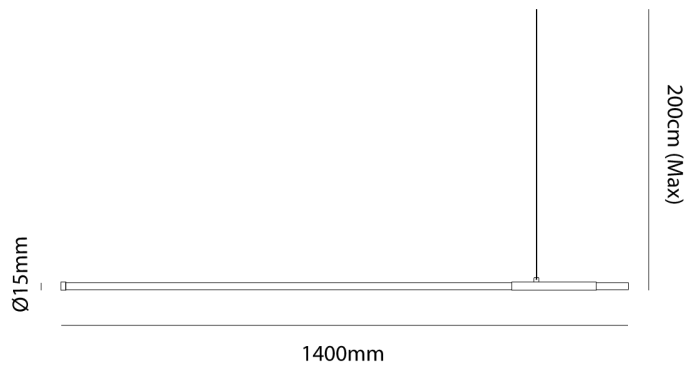

## Line Pendant

by

Sleek and minimalist, the Line Pendant is a simple linear suspension lamp suited to contemporary spaces. Built-in 13W LED source which can be directed up or down. Designed for cluster configurations, Line Pendant also features an adjustable counterbalance allowing for a composition of various angles when grouped together. Available in black or white finish.

### Product Dimensions

|                  |        |                |              |                    |       |
|------------------|--------|----------------|--------------|--------------------|-------|
| <b>Materials</b> | Metal  | <b>Source</b>  | 13W LED      | <b>Colour Temp</b> | 3000K |
| <b>Output</b>    | 1000lm | <b>Dimming</b> | Non-Dimmable |                    |       |