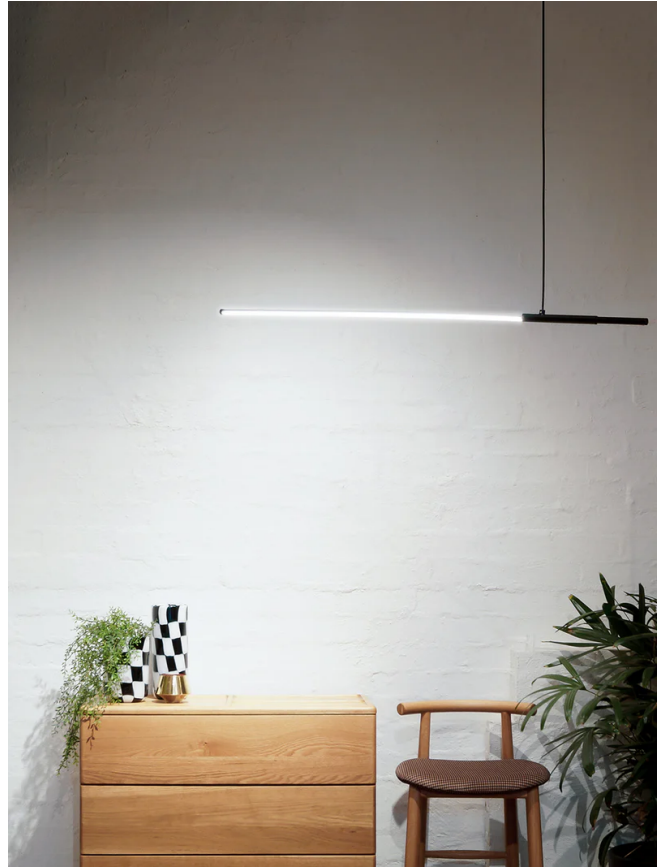

WK S/LINE/WH

Line Pendant

by

Sleek and minimalist, the Line Pendant is a simple linear suspension lamp suited to contemporary spaces. Built-in 13W LED source which can be directed up or down. Designed for cluster configurations, Line Pendant also features an adjustable counterbalance allowing for a composition of various angles when grouped together. Available in black or white finish.

Supplier Studio Italia

Country China

SKU WK S/LINE/WH

Finish White

Product Dimensions

Materials Metal

Source 13W LED

Colour Temp 3000K