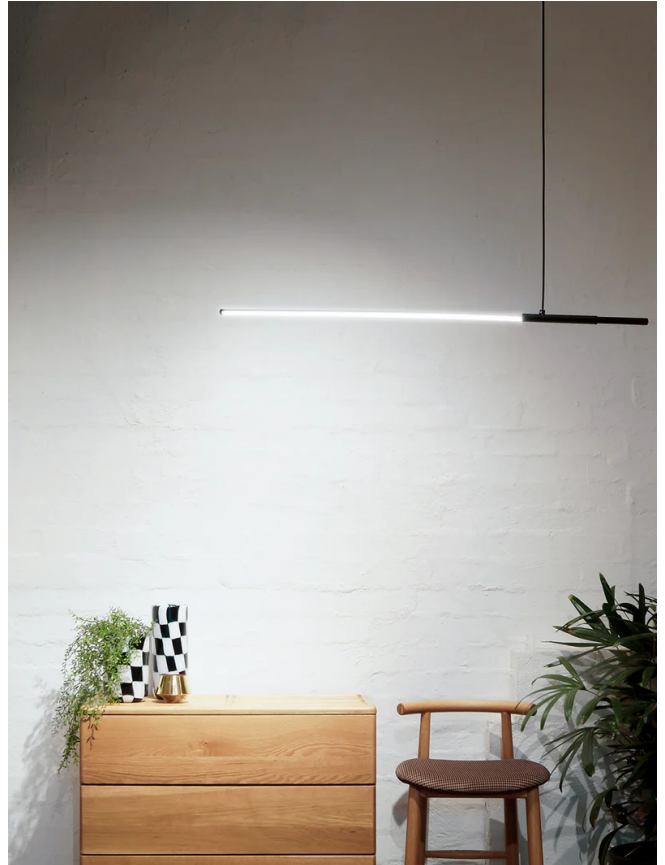

WK S/LINE/WH

Line Pendant

by

Sleek and minimalist, the Line Pendant is a simple linear suspension lamp suited to contemporary spaces. Built-in 13W LED source which can be directed up or down. Designed for cluster configurations, Line Pendant also features an adjustable counterbalance allowing for a composition of various angles when grouped together. Available in black or white finish.

Supplier	Studio Italia
Country	China
SKU	WK S/LINE/WH
Finish	White

Product Dimensions

Materials	Metal	Source	13W LED	Colour Temp	3000K
Output	1000lm	Dimming	Non-Dimmable		