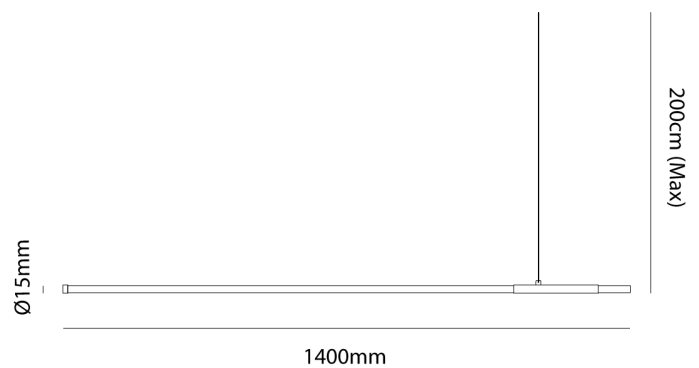

WK S/LINE/WH

Line Pendant

by

Sleek and minimalist, the Line Pendant is a simple linear suspension lamp suited to contemporary spaces. Built-in 13W LED source which can be directed up or down. Designed for cluster configurations, Line Pendant also features an adjustable counterbalance allowing for a composition of various angles when grouped together. Available in black or white finish.

Supplier	Studio Italia
Country	China
SKU	WK S/LINE/WH
Finish	White

Product Dimensions

Materials	Metal	Source	13W LED	Colour Temp	3000K
Output	1000lm	Dimming	Non-Dimmable		