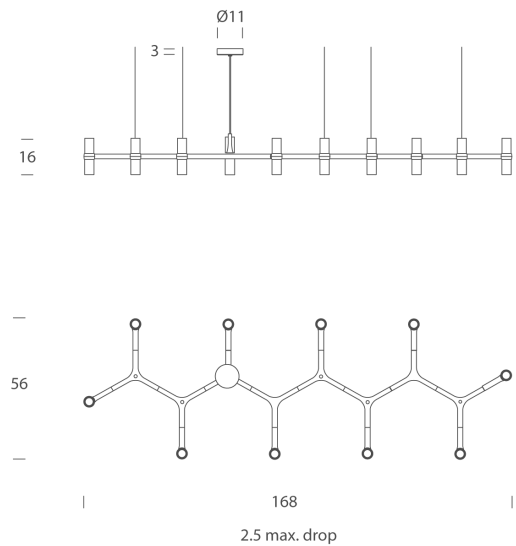

NE S/CROWN/PLANA/LN/WH

Crown Plana Linea Chandelier

by Jehs + Laub

Crown by JEHS + LAUB for NEMO is a collection of chandeliers and wall lights with a modular structure for feature lighting applications. Crown Plana Linea chandelier pendant is made with die-casted aluminium with sandblasted glass diffusers. Available in a variety of hand polished glossy or plated finishes.

Designer	Jehs + Laub
Supplier	Nemo
Country	Italy
SKU	NE S/CROWN/PLANA/LN/WH
Finish	White

Product Dimensions

Weight	5kg	Materials	Aluminium	Source	10 x G9 25W (Max)
Emission	diffused	IP Rating	IP20	Dimming	Dependent on globe