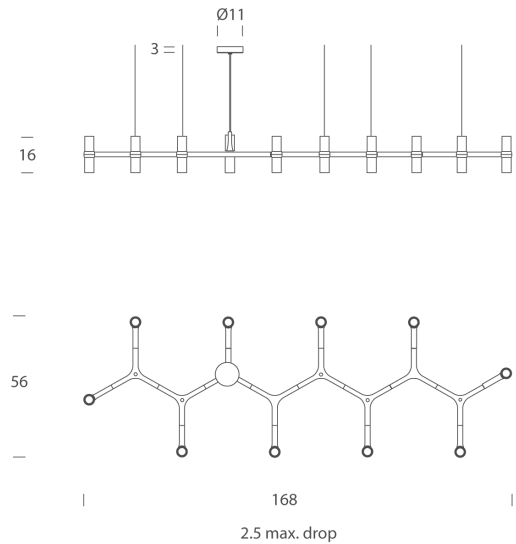

Product Dimensions

Weight	5kg	Materials	Aluminium	Source	10 x G9 25W (Max)
Emission	diffused	IP Rating	IP20	Dimming	Dependent on globe