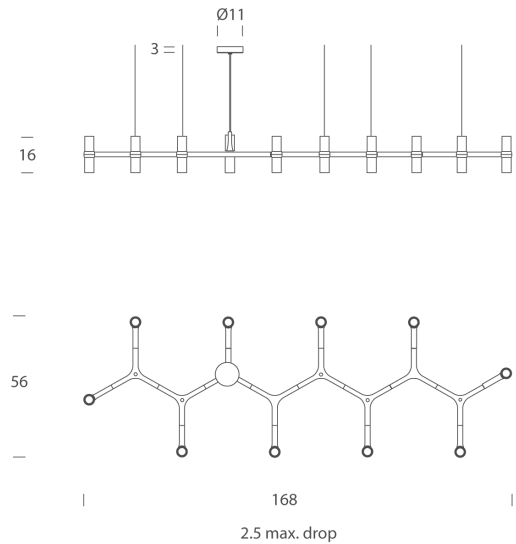

NE S/CROWN/PLANA/LN/POL

Crown Plana Linea Chandelier

by Jehs + Laub

Crown by JEHS + LAUB for NEMO is a collection of chandeliers and wall lights with a modular structure for feature lighting applications. Crown Plana Linea chandelier pendant is made with die-casted aluminium with sandblasted glass diffusers. Available in a variety of hand polished glossy or plated finishes.

Designer	Jehs + Laub
Supplier	Nemo
Country	Italy
SKU	NE S/CROWN/PLANA/LN/POL
Finish	Polished Aluminium

Product Dimensions

Weight	5kg	Materials	Aluminium	Source	10 x G9 25W (Max)
Emission	diffused	IP Rating	IP20	Dimming	Dependent on globe