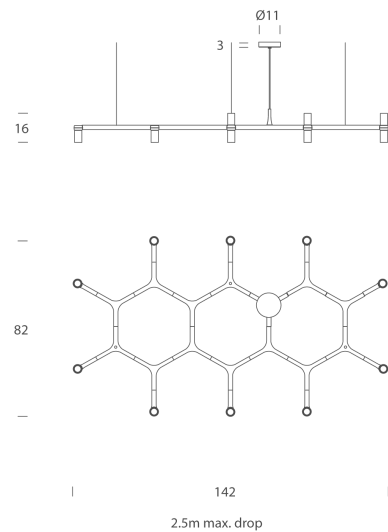

NE S/CROWN/PLANA/BK

Crown Plana Chandelier

by Jehs + Laub

Crown by JEHS + LAUB for NEMO is a collection of chandeliers and wall lights with a modular structure for feature lighting applications. Crown Plana chandelier pendant is made with die-casted aluminium with sandblasted glass diffusers. Available in a variety of hand polished glossy or plated finishes.

Designer	Jehs + Laub
Supplier	Nemo
Country	Italy
SKU	NE S/CROWN/PLANA/BK
Finish	Black

Product Dimensions

Weight	6kg	Materials	Aluminium	Source	10 x G9 25W (Max)
Emission	diffused	IP Rating	IP20	Dimming	Dependent on globe