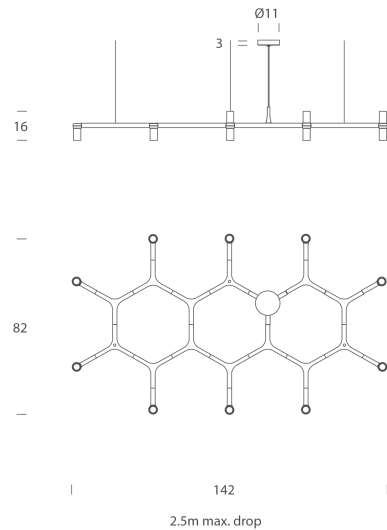

NE S/CROWN/PLANA/BK

### Product Dimensions

<b>Weight</b>	6kg	<b>Materials</b>	Aluminium	<b>Source</b>	10 x G9 25W (Max)
<b>Emission</b>	diffused	<b>IP Rating</b>	IP20	<b>Dimming</b>	Dependent on globe