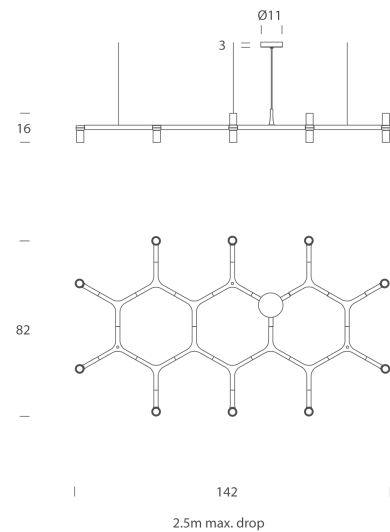

NE S/CROWN/PLANA/GP

Crown Plana Chandelier

by Jehs + Laub

Crown by JEHS + LAUB for NEMO is a collection of chandeliers and wall lights with a modular structure for feature lighting applications. Crown Plana chandelier pendant is made with die-casted aluminium with sandblasted glass diffusers. Available in a variety of hand polished glossy or plated finishes.

Designer	Jehs + Laub
Supplier	Nemo
Country	Italy
SKU	NE S/CROWN/PLANA/GP
Finish	Gold Plated

Product Dimensions

Weight	6kg
Emission	diffused

Materials	Aluminium
IP Rating	IP20

Source	10 x G9 25W (Max)
Dimming	Dependent on globe