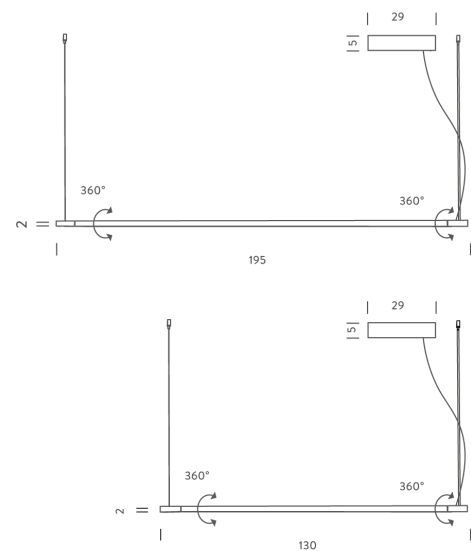

NE S/LINESCAPE/2700K/HORZ/130/WH

Linescapes Horizontal Pendant

by Nemo Studio

The Linescapes family from NEMO feature efficient light fittings with a highly versatile luminous output and elegant linear design. The Linescapes Horizontal Pendant provides a wide-spread light within a space via high-output dimmable LED. The light source features 340 degree adjustability, allowing the user to direct illumination for optimal effect. Body in extruded aluminium with an opal white polycarbonate diffuser. Available as 130cm or 200cm version in black or white finish and in 2700K or 3000K.

| | |
|-----------------|----------------------------------|
| Designer | Nemo Studio |
| Supplier | Nemo |
| Country | Italy |
| SKU | NE S/LINESCAPE/2700K/HORZ/130/WH |
| Finish | White |
| Size | 130cm |
| Version | 2700K |

Product Dimensions

| | | | | | |
|------------------|--|----------------|---------|--------------------|--|
| Materials | Extruded aluminium, polycarbonate diffuser | Source | 19W LED | Colour Temp | 2700K |
| Output | 1125lm | CRI | 85 | Emission | diffused, orientable 340 degrees |
| IP Rating | IP20 | Dimming | 1-10v | Notes | Driver included. Driver enclosed in driver box. Mounts on ceiling. |