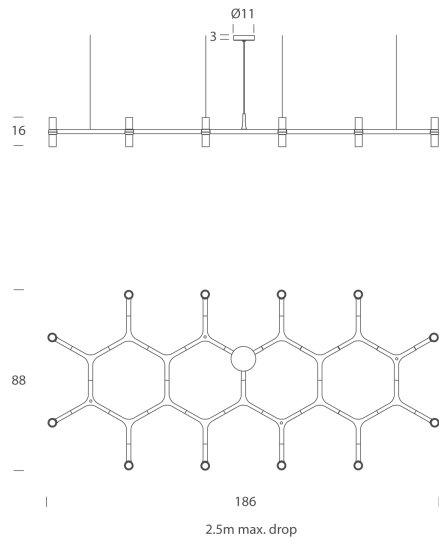

Product Dimensions

Weight	6.5kg
Emission	diffused

Materials	Aluminium
IP Rating	IP20

Source	12 x G9 25W (Max)
Dimming	Dependent on globe