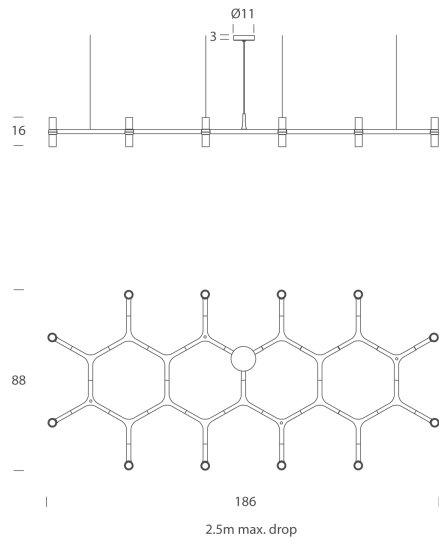

NE S/CROWN/PLANA/MJ/POL

Crown Plana Major Chandelier

by Jehs + Laub

Crown by JEHS + LAUB for NEMO is a collection of chandeliers and wall lights with a modular structure for feature lighting applications. Crown Plana Major chandelier pendant is made with die-casted aluminium with sandblasted glass diffusers. Available in a variety of hand polished glossy or plated finishes.

Designer	Jehs + Laub
Supplier	Nemo
Country	Italy
SKU	NE S/CROWN/PLANA/MJ/POL
Finish	Polished Aluminium

Product Dimensions

Weight	6.5kg
Emission	diffused

Materials	Aluminium
IP Rating	IP20

Source	12 x G9 25W (Max)
Dimming	Dependent on globe