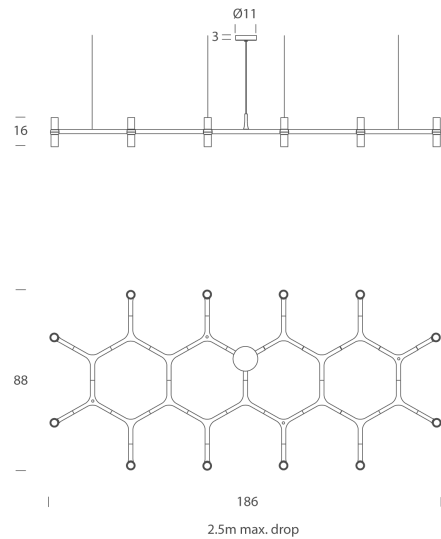

NE S/CROWN/PLANA/MJ/BK

Crown Plana Major Chandelier

by Jehs + Laub

Crown by JEHS + LAUB for NEMO is a collection of chandeliers and wall lights with a modular structure for feature lighting applications. Crown Plana Major chandelier pendant is made with die-casted aluminium with sandblasted glass diffusers. Available in a variety of hand polished glossy or plated finishes.

Designer	Jehs + Laub
Supplier	Nemo
Country	Italy
SKU	NE S/CROWN/PLANA/MJ/BK
Finish	Black

Product Dimensions

Weight	6.5kg	Materials	Aluminium	Source	12 x G9 25W (Max)
Emission	diffused	IP Rating	IP20	Dimming	Dependent on globe