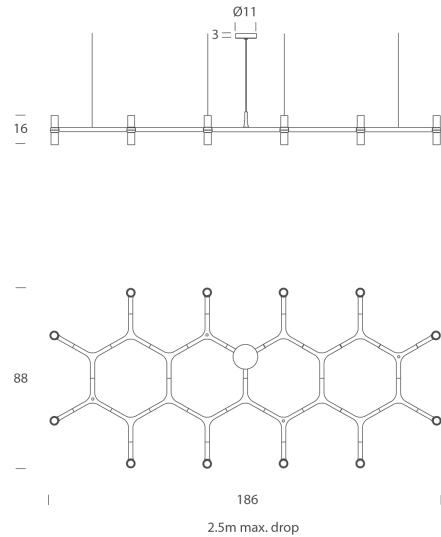

NE S/CROWN/PLANA/MJ/BK

### Product Dimensions

<b>Weight</b>	6.5kg	<b>Materials</b>	Aluminium	<b>Source</b>	12 x G9 25W (Max)
<b>Emission</b>	diffused	<b>IP Rating</b>	IP20	<b>Dimming</b>	Dependent on globe