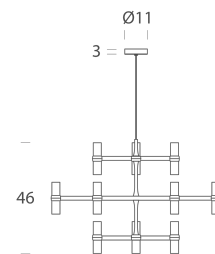

### Product Dimensions

cable length 2.5m

<b>Weight</b>	5.1kg
<b>Emission</b>	diffused

<b>Materials</b>	Aluminium
<b>IP Rating</b>	IP20

<b>Source</b>	12 x G9 25W (Max)
<b>Dimming</b>	Dependent on globe