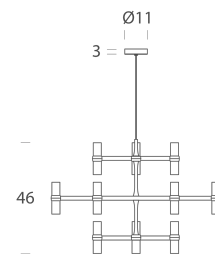

Product Dimensions

cable length 2.5m

Weight	5.1kg
Emission	diffused

Materials	Aluminium
IP Rating	IP20

Source	12 x G9 25W (Max)
Dimming	Dependent on globe