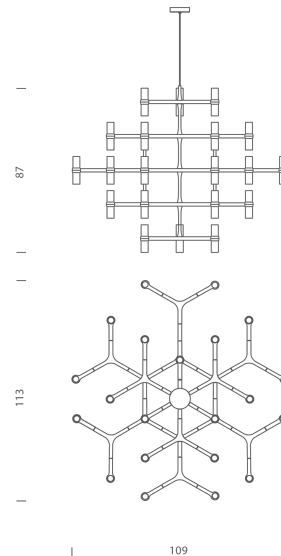

NE S/CROWN/MAJOR/GP

Crown Major Chandelier

by Jehs + Laub

Crown by JEHS + LAUB for NEMO is a collection of chandeliers and wall lights with a modular structure for feature lighting applications. Crown Major Chandelier is made with die-casted aluminium with sandblasted glass diffusers. Available in a variety of hand polished glossy or plated finishes.

Designer	Jehs + Laub
Supplier	Nemo
Country	Italy
SKU	NE S/CROWN/MAJOR/GP
Finish	Gold Plated

Product Dimensions

Weight	14kg
Emission	diffused

Materials	Aluminium
IP Rating	IP20

Source	30 x G9 25W (Max)
Dimming	Dependent on globe