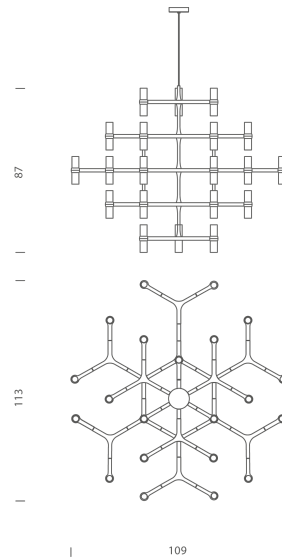

NE S/CROWN/MAJOR/GP

Crown Major Chandelier

by Jehs + Laub

Crown by JEHS + LAUB for NEMO is a collection of chandeliers and wall lights with a modular structure for feature lighting applications. Crown Major Chandelier is made with die-casted aluminium with sandblasted glass diffusers. Available in a variety of hand polished glossy or plated finishes.

Designer	Jehs + Laub
Supplier	Nemo
Country	Italy
SKU	NE S/CROWN/MAJOR/GP
Finish	Gold Plated

Product Dimensions

Weight	14kg
Emission	diffused

Materials	Aluminium
IP Rating	IP20

Source	30 x G9 25W (Max)
Dimming	Dependent on globe