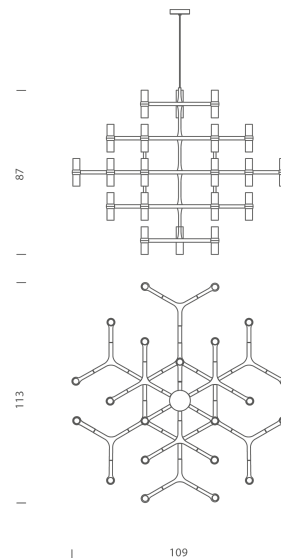

NE S/CROWN/MAJOR/BK

Crown Major Chandelier

by Jehs + Laub

Crown by JEHS + LAUB for NEMO is a collection of chandeliers and wall lights with a modular structure for feature lighting applications. Crown Major Chandelier is made with die-casted aluminium with sandblasted glass diffusers. Available in a variety of hand polished glossy or plated finishes.

Designer	Jehs + Laub
Supplier	Nemo
Country	Italy
SKU	NE S/CROWN/MAJOR/BK
Finish	Black

Product Dimensions

Weight	14kg
Emission	diffused

Materials	Aluminium
IP Rating	IP20

Source	30 x G9 25W (Max)
Dimming	Dependent on globe