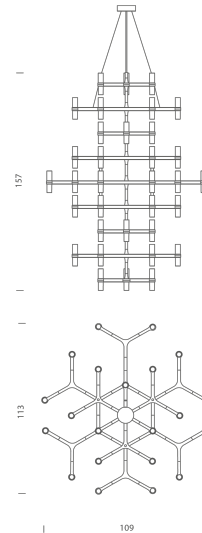

NE S/CROWN/SUMMA/GD

Crown Summa Chandelier

by Jehs + Laub

Crown by JEHS + LAUB for NEMO is a collection of chandeliers and wall lights with a modular structure for feature lighting applications. Crown Summa chandelier pendant is made with die-casted aluminium with sandblasted glass diffusers. Available in a variety of hand polished glossy or plated finishes.

Designer	Jehs + Laub
Supplier	Nemo
Country	Italy
SKU	NE S/CROWN/SUMMA/GD
Finish	Gold

Product Dimensions

Weight	24.2kg
Emission	diffused

Materials	Aluminium
IP Rating	IP20

Source	48 x G9 25W (Max)
Dimming	Dependent on globe