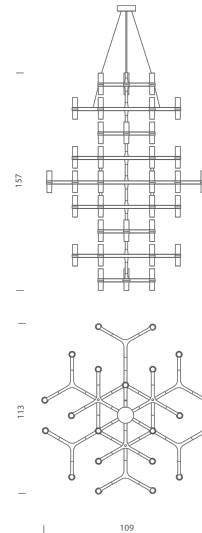

NE S/CROWN/SUMMA/GP

Crown Summa Chandelier

by Jehs + Laub

Crown by JEHS + LAUB for NEMO is a collection of chandeliers and wall lights with a modular structure for feature lighting applications. Crown Summa chandelier pendant is made with die-casted aluminium with sandblasted glass diffusers. Available in a variety of hand polished glossy or plated finishes.

Designer	Jehs + Laub
Supplier	Nemo
Country	Italy
SKU	NE S/CROWN/SUMMA/GP
Finish	Gold Plated

Product Dimensions

Weight	24.2kg
Emission	diffused

Materials	Aluminium
IP Rating	IP20

Source	48 x G9 25W (Max)
Dimming	Dependent on globe