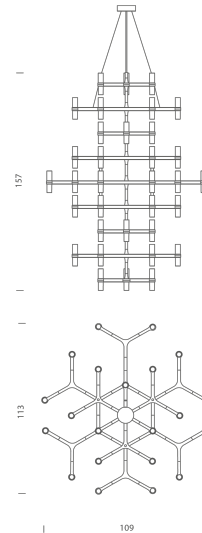

NE S/CROWN/SUMMA/GP

### Product Dimensions

<b>Weight</b>	24.2kg
<b>Emission</b>	diffused

<b>Materials</b>	Aluminium
<b>IP Rating</b>	IP20

<b>Source</b>	48 x G9 25W (Max)
<b>Dimming</b>	Dependent on globe