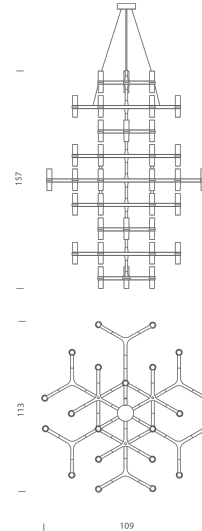

NE S/CROWN/SUMMA/POL

### Product Dimensions

<b>Weight</b>	24.2kg
<b>Emission</b>	diffused

<b>Materials</b>	Aluminium
<b>IP Rating</b>	IP20

<b>Source</b>	48 x G9 25W (Max)
<b>Dimming</b>	Dependent on globe