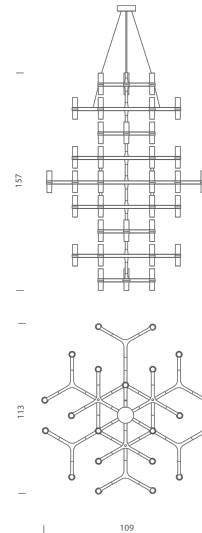

NE S/CROWN/SUMMA/POL

### Product Dimensions

<b>Weight</b>	24.2kg
<b>Emission</b>	diffused

<b>Materials</b>	Aluminium
<b>IP Rating</b>	IP20

<b>Source</b>	48 x G9 25W (Max)
<b>Dimming</b>	Dependent on globe