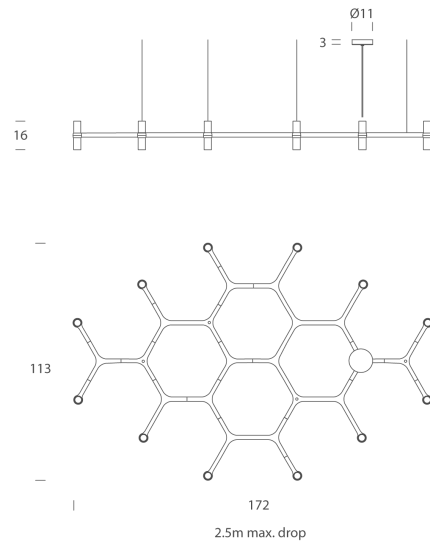

NE S/CROWN/PLANA/MG/WH

### Product Dimensions

<b>Weight</b>	7kg
<b>Emission</b>	diffused

<b>Materials</b>	Aluminium
<b>IP Rating</b>	IP20

<b>Source</b>	12 x G9 25W (Max)
<b>Dimming</b>	Dependent on globe