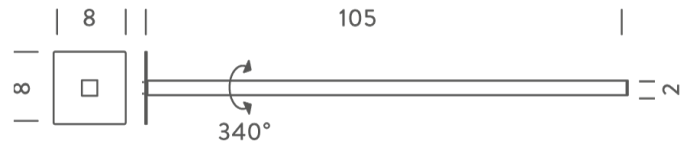

## Linescapes Cantilevered Wall Light

by Nemo Studio

The Linescapes family from NEMO feature efficient light fittings with a highly versatile luminous output and elegant linear design. The recessed Cantilevered Wall Light provides an even high output illumination via inbuilt dimmable LED with 340 degree adjustability, making it ideal for office and dining installations. Body in extruded aluminium with an opal white polycarbonate diffuser. Available in white finish in 2700K or 3000K.

### Product Dimensions

<b>Weight</b>	1.5kg	<b>Materials</b>	Extruded aluminium, polycarbonate diffuser	<b>Source</b>	12W LED
<b>Colour Temp</b>	2700K	<b>Output</b>	475lm	<b>CRI</b>	85
<b>Emission</b>	diffused, orientable 340 degrees	<b>IP Rating</b>	IP20	<b>Dimming</b>	Non-Dimmable
<b>Notes</b>	Driver needs to be remotely installed				