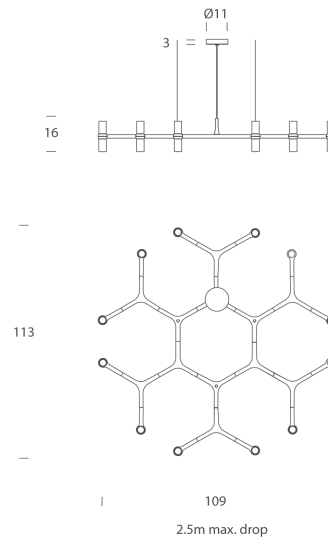

NE S/CROWN/PLANA/MN/BK

Crown Plana Minor Chandelier

by Jehs + Laub

Crown by JEHS + LAUB for NEMO is a collection of chandeliers and wall lights with a modular structure for feature lighting applications. Crown Plana Minor chandelier pendant is made with die-casted aluminium with sandblasted glass diffusers. Available in a variety of hand polished glossy or plated finishes.

Designer	Jehs + Laub
Supplier	Nemo
Country	Italy
SKU	NE S/CROWN/PLANA/MN/BK
Finish	Black

Product Dimensions

Weight	6kg
Emission	diffused

Materials	Aluminium
IP Rating	IP20

Source	12 x G9 25W (Max)
Dimming	Dependent on globe