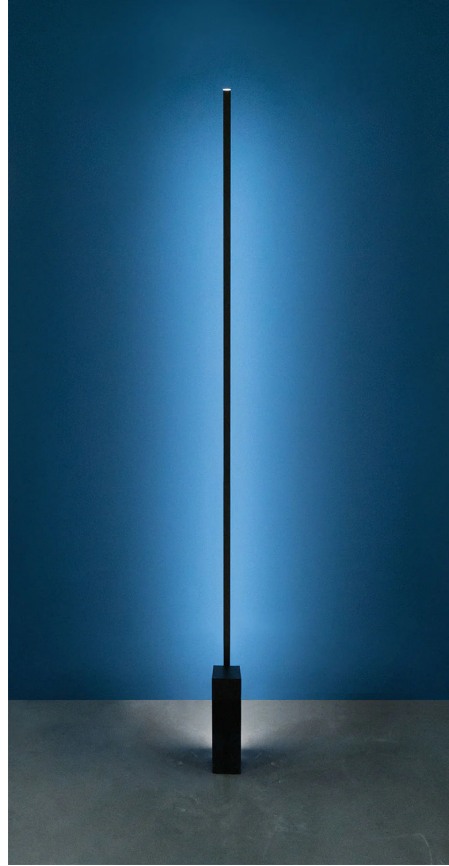

NE PT/LINESCAPE/2700K/BK

Linescapes Floor Lamp

by Nemo Studio

The Linescapes family from NEMO feature efficient light fittings with a highly versatile luminous output and elegant linear design. Linescapes Floor Lamp provides illumination via a high output LED. Also features a built-in dimming, with a dimmer on cable, making this floor lamp perfect for lighting a room, or creating lighting accents on wall surfaces. Body in extruded aluminium with an opal white polycarbonate diffuser. Available in black or white finish in 2700K or 3000K.

Designer	Nemo Studio
Supplier	Nemo
Country	Italy
SKU	NE PT/LINESCAPE/2700K/BK
Finish	Black
Version	2700K

Product Dimensions

Weight	8.9kg
Colour Temp	2700K
Emission	diffused

Materials	Extruded aluminium, polycarbonate diffuser
Output	2050lm
IP Rating	IP20

Source	38W LED
CRI	80
Dimming	Dimmer on cable