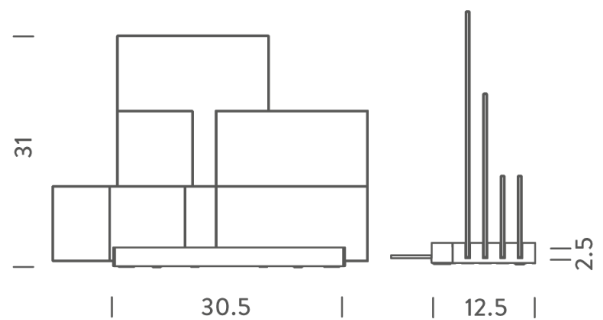

NE LT/ONLINES/MULTI

On Lines Table Lamp

by Jean Nouvel

"Blurry, contrasting, pure, rhythmic, cold, warm...Everyone gets lost depending on situations and desires," says designer Jean Nouvel of the immersive abstraction of his interactive On Lines Table Lamp. A series of colored methacrylate diffusers slot into an LED-illuminated aluminum base where tracks allow the user to freely position the diffusers to create their own configurations of light and transparency. Evoke an abstract painting, a city's luminous skyline, or any mood that pure light and form can reflect. The lamp has a touch dimmer switch keeping inline with its elegantly minimal design. Available in two versions, white painted base and colored diffusers or black painted base with transparent and one red diffusers.

Designer	Jean Nouvel
Supplier	Nemo
Country	Italy
SKU	NE LT/ONLINES/MULTI
Version	White painted base with multi-colored diffusers

Product Dimensions

Weight	2.1kg	Materials	aluminum base, methacrylate diffusers	Source	15W LED
Colour Temp	2700K	Output	1700lm	CRI	85
Emission	diffused	IP Rating	IP20	Dimming	Touch dimmer