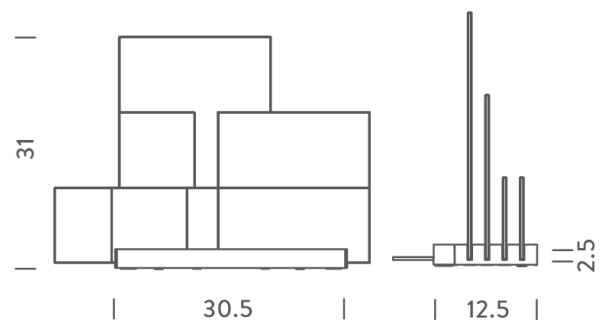

Designer	Jean Nouvel
Supplier	Nemo
Country	Italy
SKU	NE LT/ONLINES/TRANS/RED
Version	Black base with transparent and red diffusers

Product Dimensions

Weight	2.1kg
Colour Temp	2700K
Emission	diffused

Materials	aluminum base, methacrylate diffusers
Output	1700lm
IP Rating	IP20