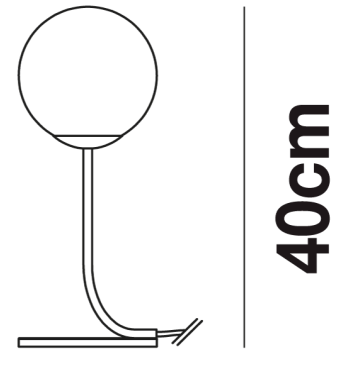

Puppet Table Lamp

by Romani Saccani Architetti Associati

Simple and elegant, the Puppet Table Light is perfect for contemporary spaces. A mouth blown glass diffuser features an irregular lined degrade finish, producing a soft cloudy pattern on surrounding surfaces. Available in a variety of finish options.

Designer	Romani Saccani Architetti Associati
Supplier	Vistosi
Country	Italy
SKU	VI LT/PUPPET/AMBER
Finish	Amber + Black Frame

Product Dimensions

Ø16cm

Weight	2.5kg	Materials	Blown Glass	Source	1 x G9 60W Max
IP Rating	IP20				