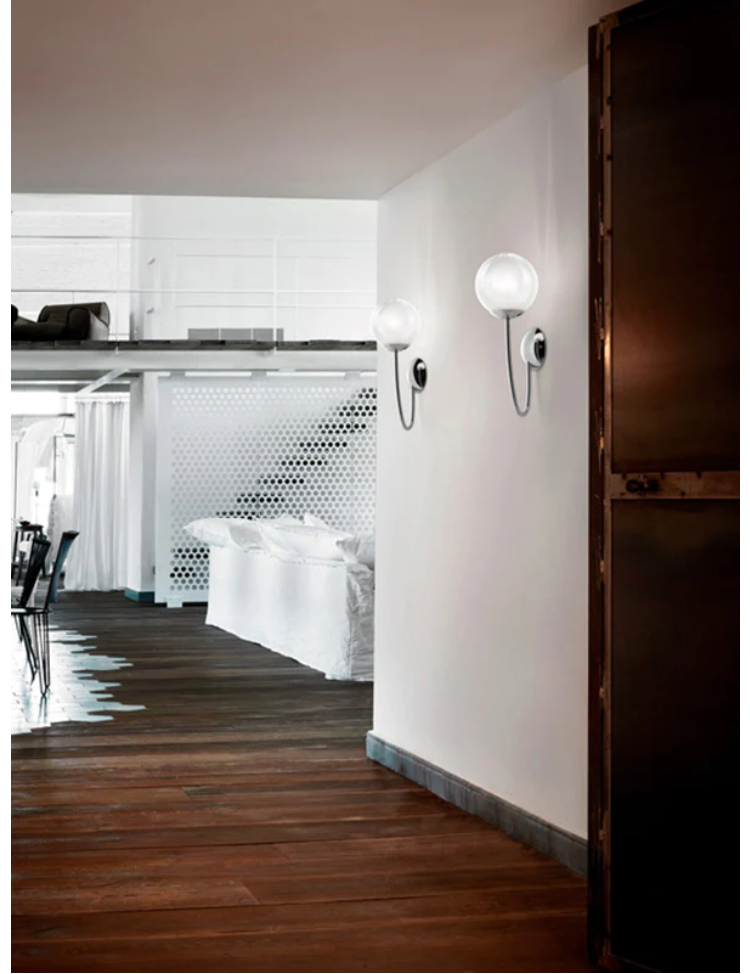

Puppet Wall Light

by Romani Saccani Architetti Associati

Simple and elegant, the Puppet Wall Light is perfect for contemporary spaces. A mouth blown glass diffuser features an irregular lined degrade finish, producing a soft cloudy pattern on surrounding surfaces. Available in a variety of finish options.