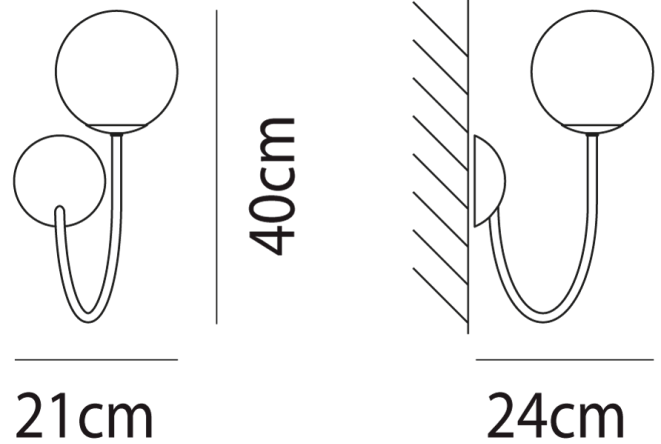

Puppet Wall Light

by Romani Saccani Architetti Associati

Simple and elegant, the Puppet Wall Light is perfect for contemporary spaces. A mouth blown glass diffuser features an irregular lined degrade finish, producing a soft cloudy pattern on surrounding surfaces. Available in a variety of finish options.

Designer	Romani Saccani Architetti Associati
Supplier	Vistosi
Country	Italy
SKU	VI A/PUPPET/P/WH
Finish	White + Chrome Frame

Product Dimensions

Materials	Blown Glass	Source	1 x G9 60W Max	IP Rating	IP20
Dimming	Dependent on globe				