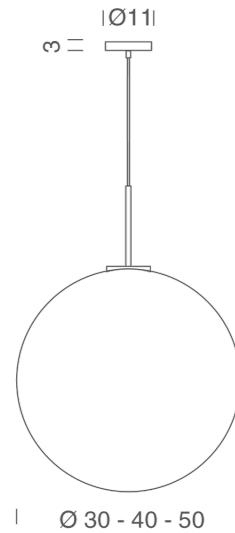

NE S/ASTEROIDE/40/WH

## Asteroide Pendant

by

Asteroide is a globe shaped pendant lamp in triplex blown glass in opal matt white finish. Canopy, cable, and metalware in painted in white. Available in three sizes to suit any interior.

<b>Supplier</b>	Nemo
<b>Country</b>	Italy
<b>SKU</b>	NE S/ASTEROIDE/40/WH
<b>Size</b>	40cm

### Product Dimensions

<b>Weight</b>	3.2kg
<b>Emission</b>	diffused
<b>Notes</b>	Max cable length 150cm

<b>Materials</b>	Glass
<b>IP Rating</b>	IP20

<b>Source</b>	1 x E27 100W (Max)
<b>Dimming</b>	Dependent on globe