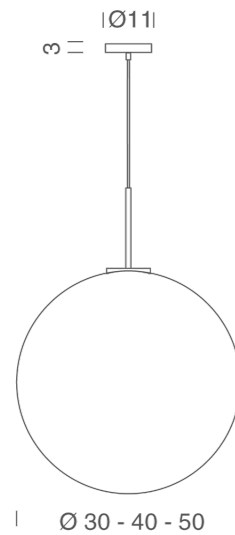

NE S/ASTEROIDE/50/WH

Asteroide Pendant

by

Asteroide is a globe shaped pendant lamp in triplex blown glass in opal matt white finish. Canopy, cable, and metalware in painted in white. Available in three sizes to suit any interior.

Supplier	Nemo
Country	Italy
SKU	NE S/ASTEROIDE/50/WH
Size	50cm

Product Dimensions

Weight	4.5kg
Emission	diffused
Notes	Max cable length 150cm

Materials	Glass
IP Rating	IP20

Source	1 x E27 100W (Max)
Dimming	Dependent on globe