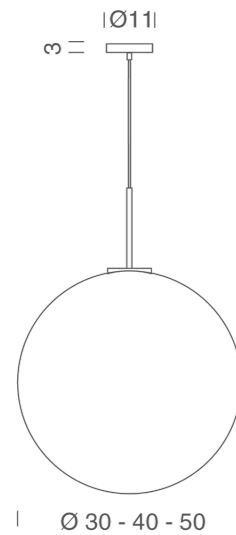

NE S/ASTEROIDE/50/WH

## Asteroide Pendant

by

Asteroide is a globe shaped pendant lamp in triplex blown glass in opal matt white finish. Canopy, cable, and metalware in painted in white. Available in three sizes to suit any interior.

<b>Supplier</b>	Nemo
<b>Country</b>	Italy
<b>SKU</b>	NE S/ASTEROIDE/50/WH
<b>Size</b>	50cm

### Product Dimensions

<b>Weight</b>	4.5kg
<b>Emission</b>	diffused
<b>Notes</b>	Max cable length 150cm

<b>Materials</b>	Glass
<b>IP Rating</b>	IP20

<b>Source</b>	1 x E27 100W (Max)
<b>Dimming</b>	Dependent on globe