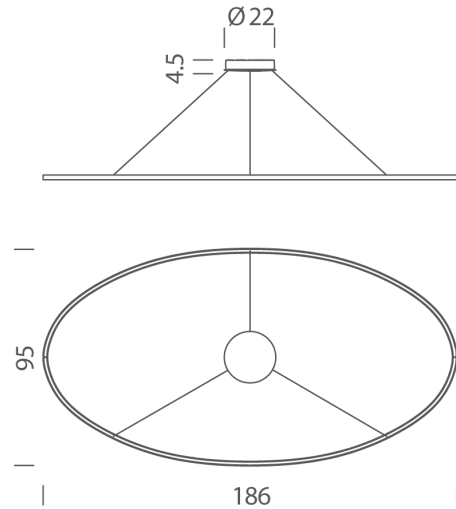

NE S/ELLISSE/MEGA/DOWN/2700K/GOLD

Ellisse Pendant Mega

by Federico Palazzari

The Ellisse Pendant Mega from NEMO is an LED pendant lamp for widespread direct or indirect lighting. Opaline diffuser and aluminium body. Ellisse is manufactured through a proprietary technology to combine the extruded bars. Available in 2700K or 3000K in matt white, matt black, or gold painted finish.

Designer	Federico Palazzari
Supplier	Nemo
Country	Italy
SKU	NE S/ELLISSE/MEGA/DOWN/2700K/GOLD
Finish	Gold
Version	Downlight - 2700K

Product Dimensions

Materials	Aluminium	Source	85W LED	Colour Temp	2700K
Output	4425lm	CRI	85	Emission	diffused orientable downlight
IP Rating	IP20	Dimming	1-10v		