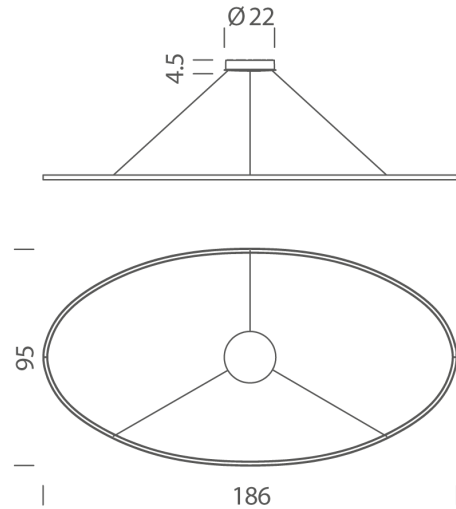

Product Dimensions

|                  |           |                |         |                    |                               |
|------------------|-----------|----------------|---------|--------------------|-------------------------------|
| <b>Materials</b> | Aluminium | <b>Source</b>  | 85W LED | <b>Colour Temp</b> | 2700K                         |
| <b>Output</b>    | 4425lm    | <b>CRI</b>     | 85      | <b>Emission</b>    | diffused orientable downlight |
| <b>IP Rating</b> | IP20      | <b>Dimming</b> | 1-10v   |                    |                               |