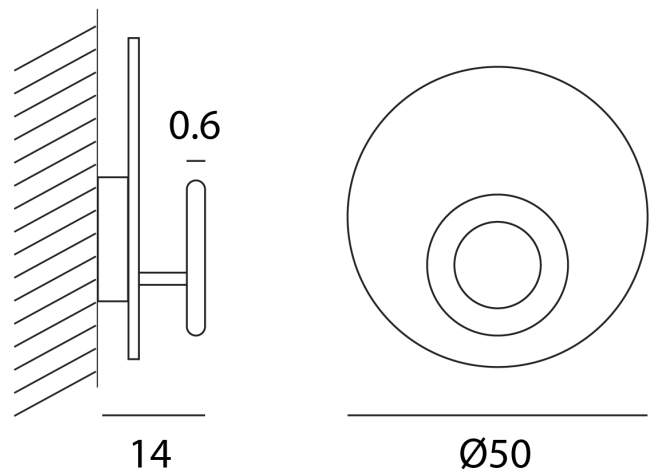

IC A/VERA/50/WH/BRZ+COP

Vera Large Wall & Ceiling

by Marco Pagnoncelli

The versatile Vera lamp is composed of a large reflective base where a luminous brushed aluminium disc rests. The light disc can be manually rotated 360 degrees, allowing the user to customise illumination. Vera is equipped with a high output LED and can be installed as wall or ceiling lamp. Available in a variety of sizes and finishes for any application. The large size and unique design of the Vera is ideal for feature lighting in contemporary spaces.

Designer	Marco Pagnoncelli
Supplier	Icone
Country	Italy
SKU	IC A/VERA/50/WH/BRZ+COP
Finish	White + Bronzed Copper

Product Dimensions

Materials	Aluminium	Source	16.8W LED	Colour Temp	3000K
Output	2598lm	Emission	Indirect light	Dimming	TRIAC