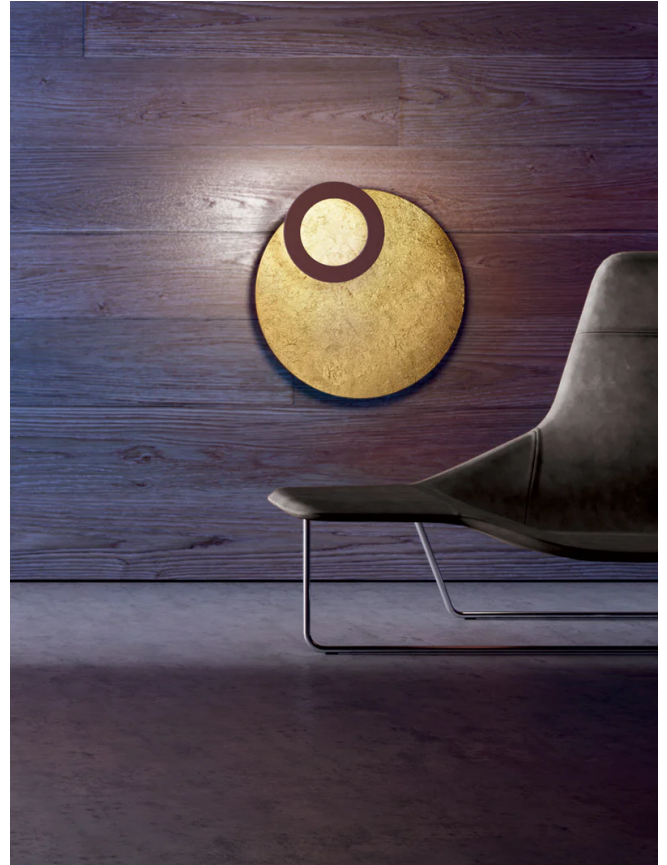

IC A/VERA/50/WH/BRZ+COP

Vera Large Wall & Ceiling

by Marco Pagnoncelli

The versatile Vera lamp is composed of a large reflective base where a luminous brushed aluminium disc rests. The light disc can be manually rotated 360 degrees, allowing the user to customise illumination. Vera is equipped with a high output LED and can be installed as wall or ceiling lamp. Available in a variety of sizes and finishes for any application. The large size and unique design of the Vera is ideal for feature lighting in contemporary spaces.

Designer	Marco Pagnoncelli
Supplier	Icone
Country	Italy
SKU	IC A/VERA/50/WH/BRZ+COP
Finish	White + Bronzed Copper

Product Dimensions

Materials	Aluminium	Source	16.8W LED	Colour Temp	3000K
Output	2598lm	Emission	Indirect light	Dimming	TRIAC