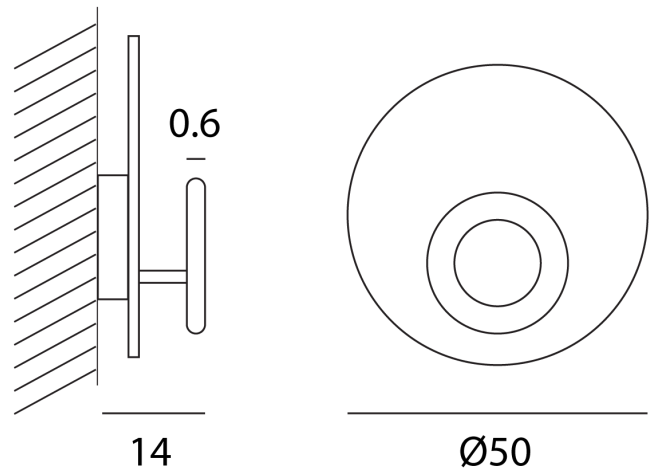

IC A/VERA/50/WH/RUS

Vera Large Wall & Ceiling

by Marco Pagnoncelli

The versatile Vera lamp is composed of a large reflective base where a luminous brushed aluminium disc rests. The light disc can be manually rotated 360 degrees, allowing the user to customise illumination. Vera is equipped with a high output LED and can be installed as wall or ceiling lamp. Available in a variety of sizes and finishes for any application. The large size and unique design of the Vera is ideal for feature lighting in contemporary spaces.

**Designer** Marco Pagnoncelli**Supplier** Icone**Country** Italy**SKU** IC A/VERA/50/WH/RUS**Finish** White + Rust

Product Dimensions

**Materials** Aluminium**Source** 16.8W LED**Colour Temp** 3000K**Output** 2598lm**Emission** Indirect light**Dimming** TRIAC