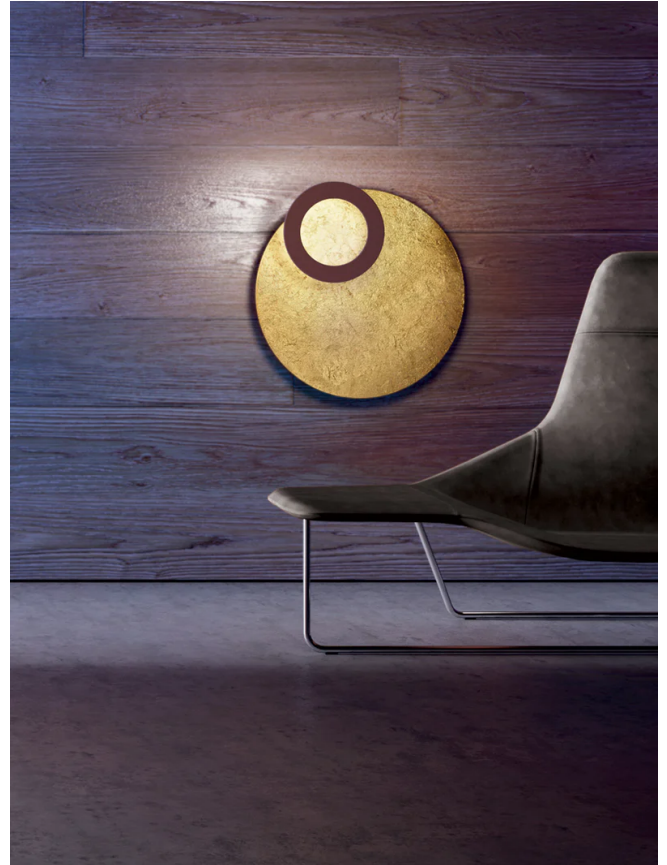

IC A/VERA/50/WH/RUS

Vera Large Wall & Ceiling

by Marco Pagnoncelli

The versatile Vera lamp is composed of a large reflective base where a luminous brushed aluminium disc rests. The light disc can be manually rotated 360 degrees, allowing the user to customise illumination. Vera is equipped with a high output LED and can be installed as wall or ceiling lamp. Available in a variety of sizes and finishes for any application. The large size and unique design of the Vera is ideal for feature lighting in contemporary spaces.

**Designer** Marco Pagnoncelli**Supplier** Icone**Country** Italy**SKU** IC A/VERA/50/WH/RUS**Finish** White + Rust

Product Dimensions

**Materials** Aluminium**Source** 16.8W LED**Colour Temp** 3000K**Output** 2598lm**Emission** Indirect light**Dimming** TRIAC