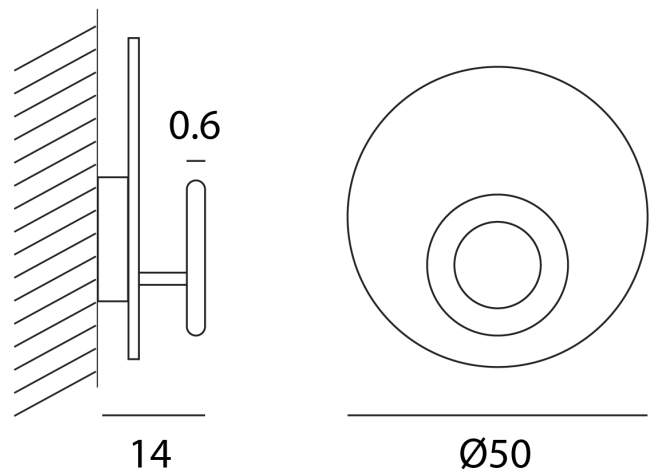

## Vera Large Wall & Ceiling

by Marco Pagnoncelli

The versatile Vera lamp is composed of a large reflective base where a luminous brushed aluminium disc rests. The light disc can be manually rotated 360 degrees, allowing the user to customise illumination. Vera is equipped with a high output LED and can be installed as wall or ceiling lamp. Available in a variety of sizes and finishes for any application. The large size and unique design of the Vera is ideal for feature lighting in contemporary spaces.

**Designer** Marco Pagnoncelli**Supplier** Icone**Country** Italy**SKU** IC A/VERA/50/WH/RUS**Finish** White + Rust

### Product Dimensions

**Materials** Aluminium**Source** 16.8W LED**Colour Temp** 3000K**Output** 2598lm**Emission** Indirect light**Dimming** TRIAC