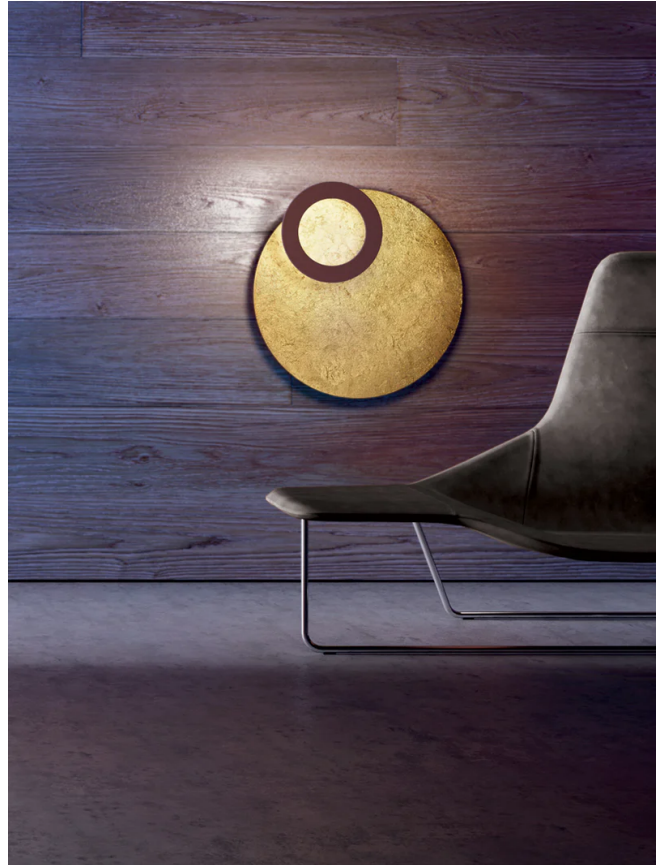

IC A/VERA/50/WH/RUS

## Vera Large Wall & Ceiling

by Marco Pagnoncelli

The versatile Vera lamp is composed of a large reflective base where a luminous brushed aluminium disc rests. The light disc can be manually rotated 360 degrees, allowing the user to customise illumination. Vera is equipped with a high output LED and can be installed as wall or ceiling lamp. Available in a variety of sizes and finishes for any application. The large size and unique design of the Vera is ideal for feature lighting in contemporary spaces.

**Designer** Marco Pagnoncelli**Supplier** Icone**Country** Italy**SKU** IC A/VERA/50/WH/RUS**Finish** White + Rust

### Product Dimensions

**Materials** Aluminium**Source** 16.8W LED**Colour Temp** 3000K**Output** 2598lm**Emission** Indirect light**Dimming** TRIAC