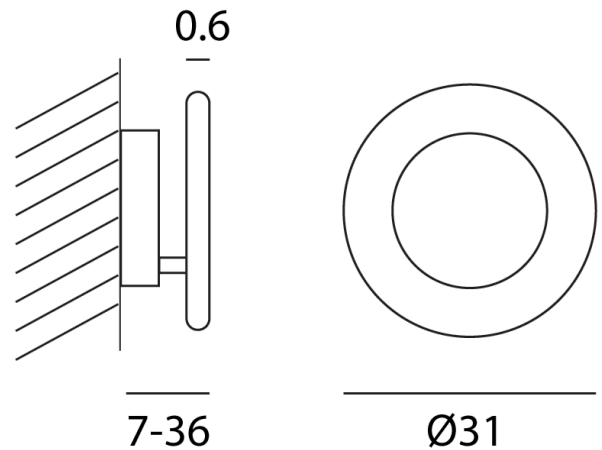

IC A/VERA/31/WH/BK

## Vera Wall & Ceiling

by Marco Pagnoncelli

The versatile Vera lamp is composed of a reflective disc where a luminous brushed aluminium ring rests. The light disc be manually adjusted 360 degrees parallel and 90 degrees perpendicular to the wall, providing a wide array of direct or indirect lighting options. Vera is equipped with a high output LED and can be installed as wall or ceiling lamp. Available as 21cm, 26cm, or 31cm version in a variety of finish options. The simple, elegant design of the Vera makes it ideal for contemporary interiors.

<b>Designer</b>	Marco Pagnoncelli
<b>Supplier</b>	Icone
<b>Country</b>	Italy
<b>SKU</b>	IC A/VERA/31/WH/BK
<b>Finish</b>	White + Black
<b>Size</b>	31cm

Product Dimensions

<b>Materials</b>	Aluminium	<b>Source</b>	25.2W LED	<b>Colour Temp</b>	3000K
<b>Output</b>	3697lm	<b>Emission</b>	Indirect light	<b>Dimming</b>	TRIAC