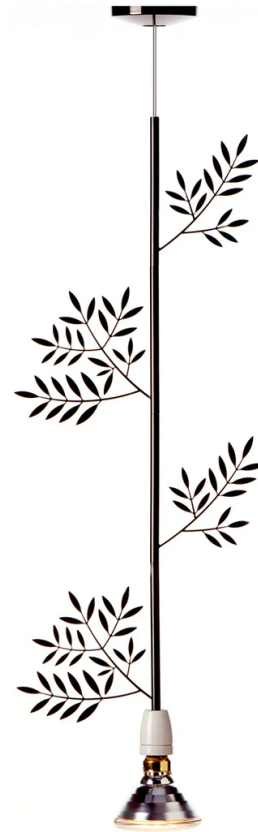

PP S/FLORA

## Flora, Fauna, Ittica & Migrante

by Michele de Lucchi

The Flora, Fauna, Ittica & Migrante pendant light collection from Produzione Privata is inspired by nature and takes the unique approach of re-defining the flex as opposed to the diffuser. This pendant light is composed of laser cut metal with a porcelain bulb socket. Available in four unique and delightful designs. Made in Italy.

<b>Designer</b>	Michele de Lucchi
<b>Supplier</b>	Produzione Privata
<b>Country</b>	Italy
<b>SKU</b>	PP S/FLORA
<b>Version</b>	Flora

Product Dimensions

<b>Materials</b>	Metal	<b>Source</b>	1 x 23W (Max)	<b>Dimming</b>	Dependent on globe
------------------	-------	---------------	---------------	----------------	--------------------