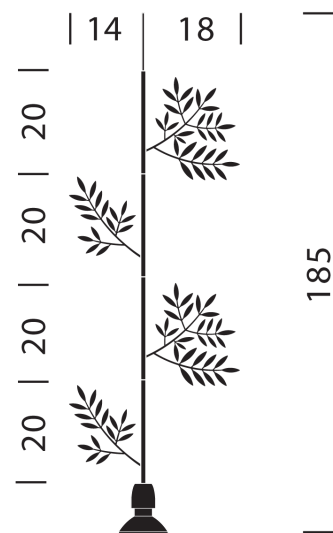

PP S/FLORA

Flora, Fauna, Ittica & Migrante

by Michele de Lucchi

The Flora, Fauna, Ittica & Migrante pendant light collection from Produzione Privata is inspired by nature and takes the unique approach of re-defining the flex as opposed to the diffuser. This pendant light is composed of laser cut metal with a porcelain bulb socket. Available in four unique and delightful designs. Made in Italy.

| | |
|-----------------|--------------------|
| Designer | Michele de Lucchi |
| Supplier | Produzione Privata |
| Country | Italy |
| SKU | PP S/FLORA |
| Version | Flora |

Product Dimensions

| | |
|------------------|-------|
| Materials | Metal |
|------------------|-------|

| | |
|---------------|---------------|
| Source | 1 x 23W (Max) |
|---------------|---------------|

| | |
|----------------|--------------------|
| Dimming | Dependent on globe |
|----------------|--------------------|