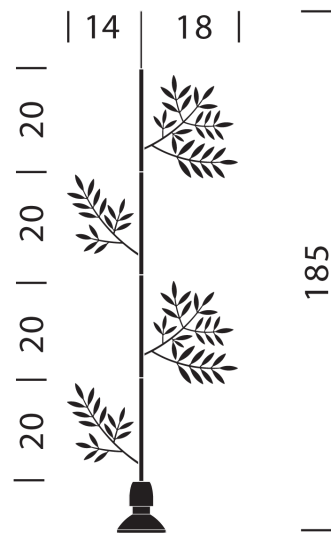

PP S/FLORA

Flora, Fauna, Ittica & Migrante

by Michele de Lucchi

The Flora, Fauna, Ittica & Migrante pendant light collection from Produzione Privata is inspired by nature and takes the unique approach of re-defining the flex as opposed to the diffuser. This pendant light is composed of laser cut metal with a porcelain bulb socket. Available in four unique and delightful designs. Made in Italy.

Designer	Michele de Lucchi
Supplier	Produzione Privata
Country	Italy
SKU	PP S/FLORA
Version	Flora

Product Dimensions

Materials	Metal	Source	1 x 23W (Max)	Dimming	Dependent on globe
------------------	-------	---------------	---------------	----------------	--------------------