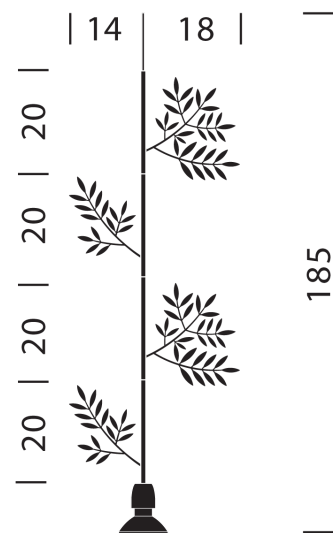

PP S/FLORA

## Flora, Fauna, Ittica & Migrante

by Michele de Lucchi

The Flora, Fauna, Ittica & Migrante pendant light collection from Produzione Privata is inspired by nature and takes the unique approach of re-defining the flex as opposed to the diffuser. This pendant light is composed of laser cut metal with a porcelain bulb socket. Available in four unique and delightful designs. Made in Italy.

<b>Designer</b>	Michele de Lucchi
<b>Supplier</b>	Produzione Privata
<b>Country</b>	Italy
<b>SKU</b>	PP S/FLORA
<b>Version</b>	Flora

Product Dimensions

<b>Materials</b>	Metal	<b>Source</b>	1 x 23W (Max)	<b>Dimming</b>	Dependent on globe
------------------	-------	---------------	---------------	----------------	--------------------