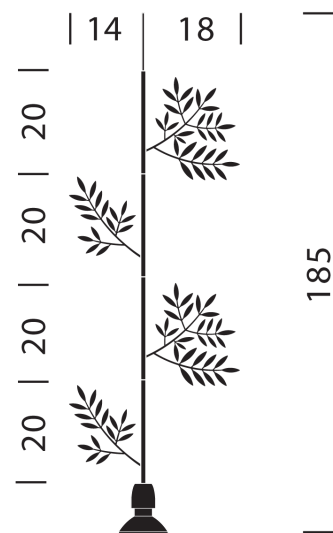

PP S/FLORA

Flora, Fauna, Ittica & Migrante

by Michele de Lucchi

The Flora, Fauna, Ittica & Migrante pendant light collection from Produzione Privata is inspired by nature and takes the unique approach of re-defining the flex as opposed to the diffuser. This pendant light is composed of laser cut metal with a porcelain bulb socket. Available in four unique and delightful designs. Made in Italy.

Designer	Michele de Lucchi
Supplier	Produzione Privata
Country	Italy
SKU	PP S/FLORA
Version	Flora

Product Dimensions

Materials	Metal
------------------	-------

Source	1 x 23W (Max)
---------------	---------------