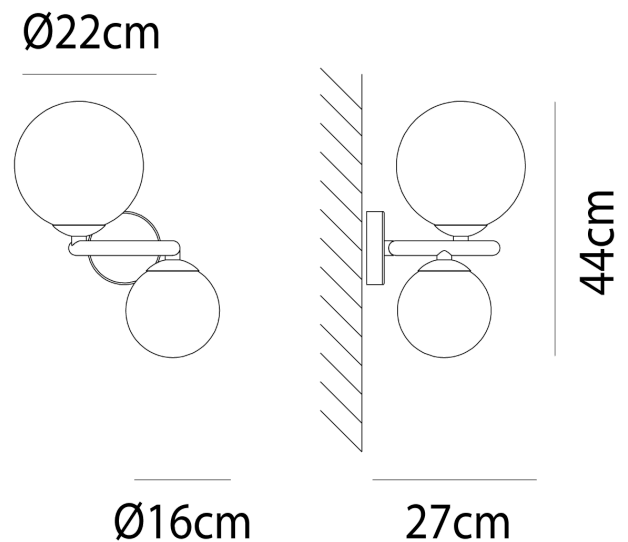

## Puppet Ring Wall Light

by Romani Sacconi Architetti Associati

A re-imagining of the now modern classic Puppet collection, the Puppet Ring wall light is a new innovation from Romani Sacconi Architetti Associati. In line with the original collection, Puppet Ring incorporates delicate mouth blown crystal diffusers, each imbued with an irregular lined degrade finish which produces a soft cloudy pattern on surrounding surfaces. It's unique "ring" like frame imbues the updated collection with an air of contemporary elegance. Wall light available in brass or black frame with smoke, amber, crystal or white glass diffusers.

### Product Dimensions

<b>Weight</b>	4kg
<b>IP Rating</b>	IP20

<b>Materials</b>	Blown Glass
<b>Dimming</b>	Dependent on globe

<b>Source</b>	2 x G9 60W (Max)
---------------	------------------