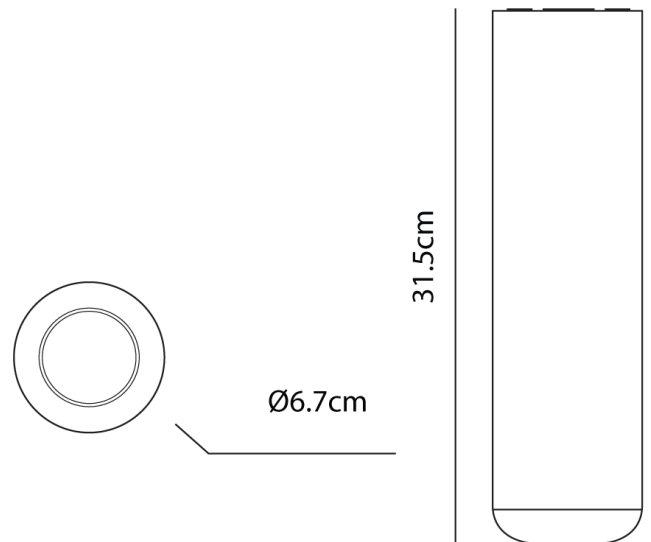

<b>Designer</b>	Dima Loginoff
<b>Supplier</b>	Axo Light
<b>Country</b>	Italy
<b>SKU</b>	AX PL/URBAN/MINI/G/3K/LCC/NICKEL
<b>Finish</b>	Nickel
<b>Size</b>	Large

### Product Dimensions

<b>Materials</b>	Aluminium	<b>Source</b>	6.5W LED	<b>Colour Temp</b>	3000K
<b>Output</b>	671lm	<b>CRI</b>	90	<b>Emission</b>	Diffused beam
<b>IP Rating</b>	IP20	<b>Dimming</b>	PHASE		