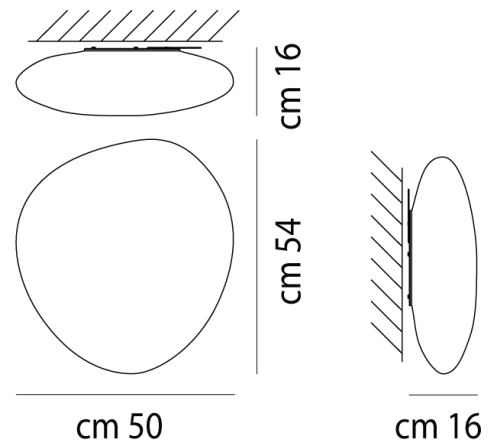

## Neochic Wall Ceiling

by Chiaramonte & Marin

The Neochic collection is inspired by the natural effect that water and wind make on stone. The versatile fitting can be installed on ceilings or walls, while its unique and simple form of smooth gradients compliments a contemporary setting. Made of mouth blown glass with matt white finish. Available in a variety of sizes. Design by Chiaromonte & Marin for Vistosi.

<b>Designer</b>	Chiaramonte & Marin
<b>Supplier</b>	Vistosi
<b>Country</b>	Italy
<b>SKU</b>	VI PL/NEOCHIC/G
<b>Size</b>	G

Product Dimensions

<b>Weight</b>	4.5kg	<b>Materials</b>	Blown Glass	<b>Source</b>	2 x E27 77W (Max)
<b>IP Rating</b>	IP20	<b>Dimming</b>	Dependent on globe		