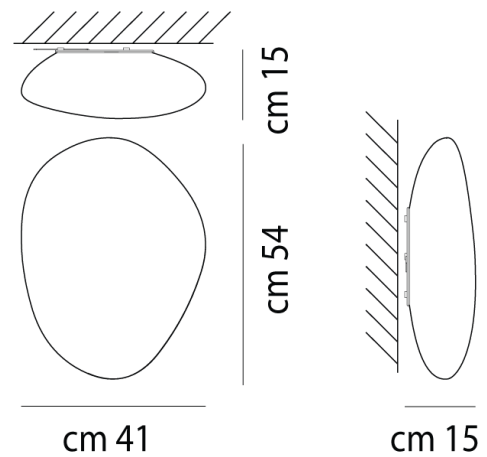

VI PL/NEOCHIC/R

Neochic Wall Ceiling

by Chiaramonte & Marin

The Neochic collection is inspired by the natural effect that water and wind make on stone. The versatile fitting can be installed on ceilings or walls, while its unique and simple form of smooth gradients compliments a contemporary setting. Made of mouth blown glass with matt white finish. Available in a variety of sizes. Design by Chiaramonte & Marin for Vistosi.

Designer	Chiaramonte & Marin
Supplier	Vistosi
Country	Italy
SKU	VI PL/NEOCHIC/R
Size	R

Product Dimensions

Weight	4.5kg	Materials	Blown Glass	Source	2 x E27 77W (Max)
IP Rating	IP20	Dimming	Dependent on globe		