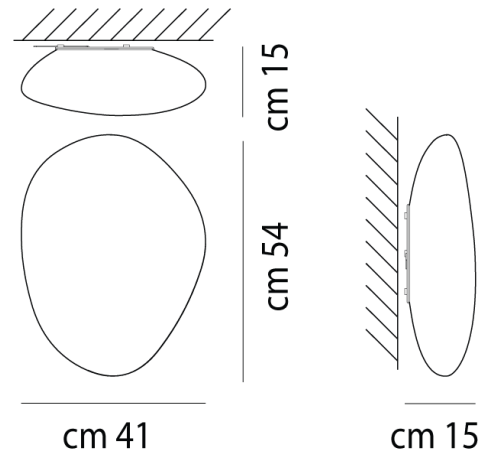

VI PL/NEOCHIC/R

Neochic Wall Ceiling

by Chiaramonte & Marin

The Neochic collection is inspired by the natural effect that water and wind make on stone. The versatile fitting can be installed on ceilings or walls, while its unique and simple form of smooth gradients compliments a contemporary setting. Made of mouth blown glass with matt white finish. Available in a variety of sizes. Design by Chiaromonte & Marin for Vistosi.

Designer	Chiaramonte & Marin
Supplier	Vistosi
Country	Italy
SKU	VI PL/NEOCHIC/R
Size	R

Product Dimensions

Weight	4.5kg	Materials	Blown Glass	Source	2 x E27 77W (Max)
IP Rating	IP20	Dimming	Dependent on globe		