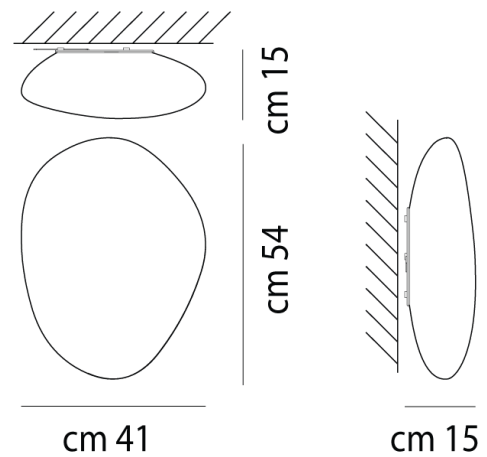

VI PL/NEOCHIC/R

Neochic Wall Ceiling

by Chiaramonte & Marin

The Neochic collection is inspired by the natural effect that water and wind make on stone. The versatile fitting can be installed on ceilings or walls, while its unique and simple form of smooth gradients compliments a contemporary setting. Made of mouth blown glass with matt white finish. Available in a variety of sizes. Design by Chiaromonte & Marin for Vistosi.

Designer	Chiaramonte & Marin
Supplier	Vistosi
Country	Italy
SKU	VI PL/NEOCHIC/R
Size	R

Product Dimensions

Weight	4.5kg	Materials	Blown Glass	Source	2 x E27 77W (Max)
IP Rating	IP20	Dimming	Dependent on globe		