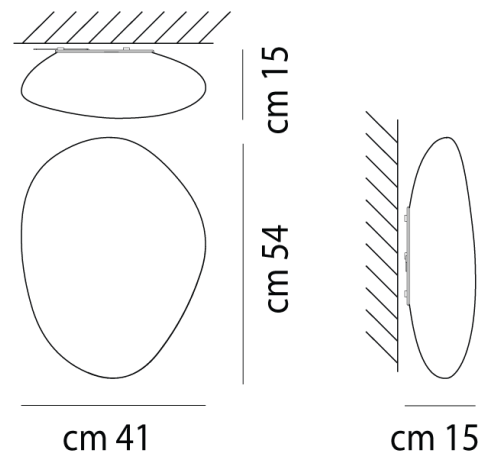

# Neochic Wall Ceiling

by Chiaramonte & Marin

The Neochic collection is inspired by the natural effect that water and wind make on stone. The versatile fitting can be installed on ceilings or walls, while it's unique and simple form of smooth gradients compliments a contemporary setting. Made of mouth blown glass with matt white finish. Available in a variety of sizes. Design by Chiaramonte & Marin for Vistosi.

<b>Designer</b>	Chiaramonte & Marin
<b>Supplier</b>	Vistosi
<b>Country</b>	Italy
<b>SKU</b>	VI PL/NEOCHIC/R
<b>Size</b>	R

Product Dimensions

<b>Weight</b>	4.5kg
<b>IP Rating</b>	IP20

<b>Materials</b>	Blown Glass
<b>Dimming</b>	Dependent on globe

<b>Source</b>	2 x E27 77W (Max)
---------------	-------------------