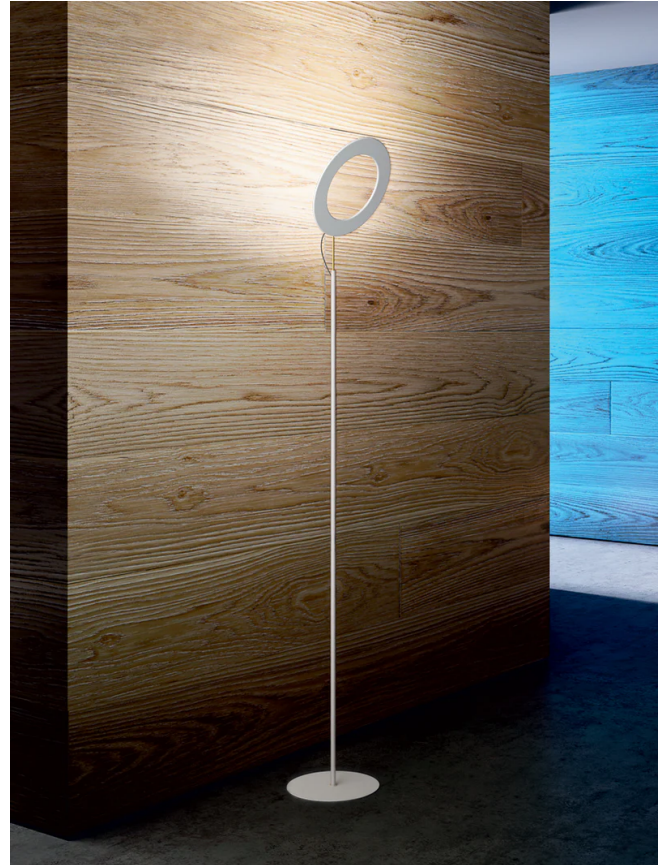

IC PT/VERA/WH

Vera Floor Lamp

by Marco Pagnoncelli

Best positioned in front of a surface, Vera washes a wall with ambient light emitted from the light disc. Aluminium construction with a high output 25.2W LED source. The unique design of the Vera makes it well suited to contemporary spaces.

**Designer** Marco Pagnoncelli**Supplier** Icone**Country** Italy**SKU** IC PT/VERA/WH**Finish** White

Product Dimensions

**Materials** Aluminium**Source** 25.2W LED**Colour Temp** 3000K**Output** 3897lm