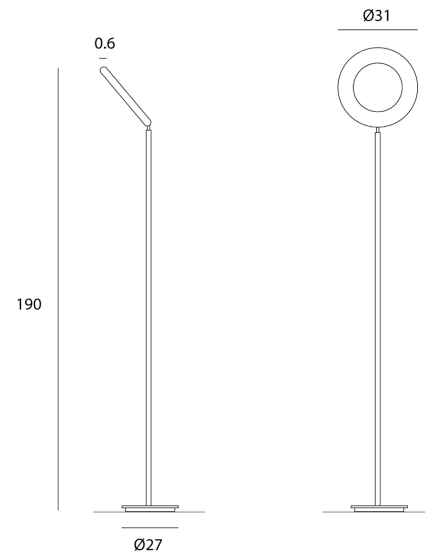

IC PT/VERA/WH

Vera Floor Lamp

by Marco Pagnoncelli

Best positioned in front of a surface, Vera washes a wall with ambient light emitted from the light disc. Aluminium construction with a high output 25.2W LED source. The unique design of the Vera makes it well suited to contemporary spaces.

**Designer** Marco Pagnoncelli**Supplier** Icone**Country** Italy**SKU** IC PT/VERA/WH**Finish** White

Product Dimensions

**Materials** Aluminium**Source** 25.2W LED**Colour Temp** 3000K**Output** 3897lm