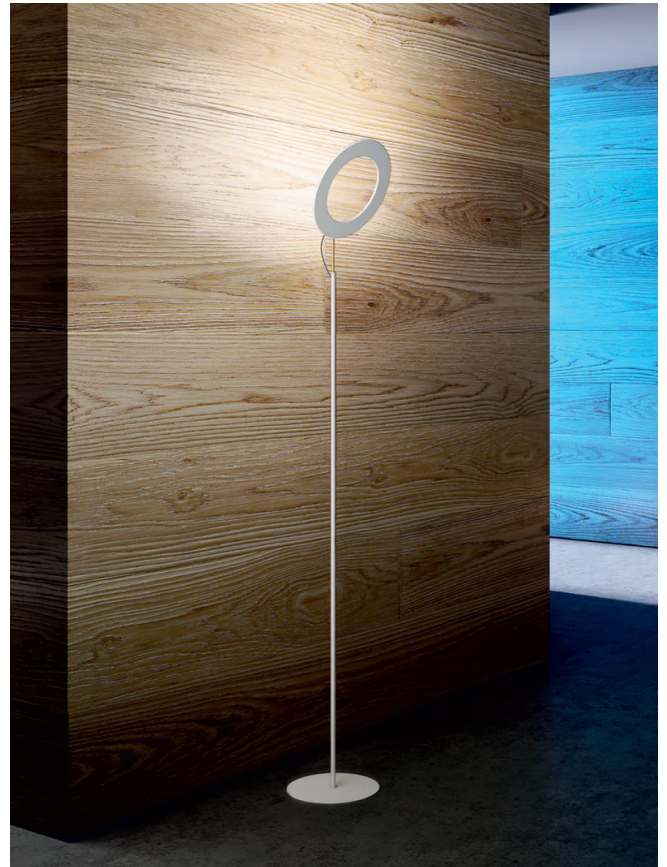

IC PT/VERA/WH

Vera Floor Lamp

by Marco Pagnoncelli

Best positioned in front of a surface, Vera washes a wall with ambient light emitted from the light disc. Aluminium construction with a high output 25.2W LED source. The unique design of the Vera makes it well suited to contemporary spaces.

**Designer** Marco Pagnoncelli**Supplier** Icone**Country** Italy**SKU** IC PT/VERA/WH**Finish** White

Product Dimensions

Materials Aluminium**Source** 25.2W LED**Colour Temp** 3000K**Output** 3897lm