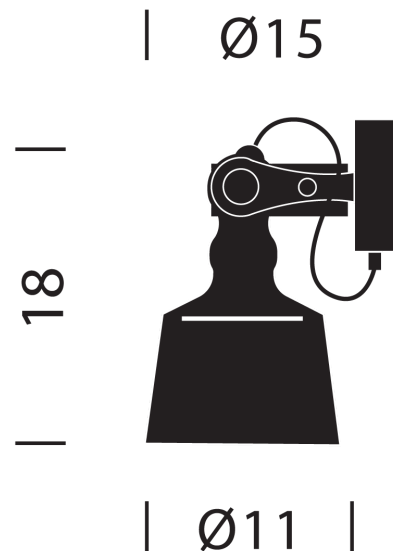

PP A/ACQUAPARETE/SATIN

Acquaparete Wall Light

by Michele de Lucchi

Designed by Michele De Lucchi, the Acquaparete wall lamp is a continuation of the Acquatinta and inspired by the same themes. First produced in 1998 and composed of a blown glass shade and an adjustable metal arm, the artistry of the glass blowers and the quality of the materials imbue the piece with a unique sophistication. Acquaparete features an adjustable diffuser which may be rotated 180 degrees from top to bottom for direct or indirect illumination. Made in Italy.

Designer	Michele de Lucchi
Supplier	Produzione Privata
Country	Italy
SKU	PP A/ACQUAPARETE/SATIN
Finish	Satin

Product Dimensions

Materials	Blown Glass	Source	1 x E14 42W (Max)	Dimming	Dependent on globe
------------------	-------------	---------------	-------------------	----------------	--------------------