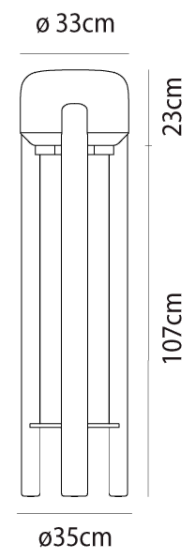

VI PT/SATA/WH

Sata Floor Lamp

by Favaretto&Partners

Designed by Favaretto&Partners for Vistosi, the Sata Floor Lamp is characterized by the combination of hand blown Murano glass accented with a wooden geometric base upon which the light source rests. The elegant design and beautiful materials make the Sata floor lamp perfect for classic or modern spaces where wood tones are the central motif or complimentary accent. Available in white glass with black wood frame or amber glass with natural wood frame. Sata's design is critically acclaimed, having been awarded a GERMAN DESIGN AWARD for 2019 as well as a GOOD DESIGN AWARD in 2017, a global awards program for design excellence run by the Chicago Athenaeum Museum of Architecture and Design.

Designer	Favaretto&Partners
Supplier	Vistosi
Country	Italy
SKU	VI PT/SATA/WH
Finish	White + Black

Product Dimensions

Weight	15kg
IP Rating	IP20

Materials	Blown Glass, Wood
------------------	-------------------

Source	1 x E27 70W (Max)
---------------	-------------------