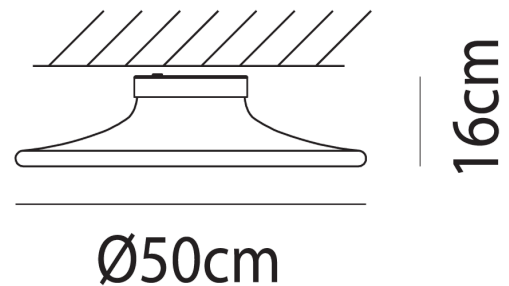

VI PL/INCANTO/WHITE

Incanto Ceiling Light

by Pio and Tito Toso

Expertly crafted, Incanto is composed of a mouth-blown crystal carollas. The stem develops thinly and then opens up in a mouth with crystal profiles. An LED source lights up the white shaded glass. Neutral tones and simple lines make it possible to contextualise Incanto within environments of a diverse styles.

Designer	Pio and Tito Toso
Supplier	Vistosi
Country	Italy
SKU	VI PL/INCANTO/WHITE
Finish	White

Product Dimensions

Weight	5kg
Colour Temp	3000K
Dimming	PHASE

Materials	Blown Glass
Output	1600lm

Source	12W LED
IP Rating	IP20