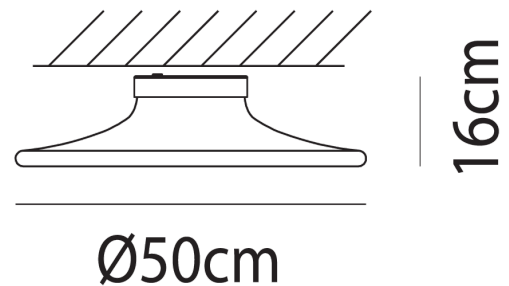

VI PL/INCANTO/WHITE

Incanto Ceiling Light

by Pio and Tito Toso

Expertly crafted, Incanto is composed of a mouth-blown crystal carollas. The stem develops thinly and then opens up in a mouth with crystal profiles. An LED source lights up the white shaded glass. Neutral tones and simple lines make it possible to contextualise Incanto within environments of a diverse styles.

| | |
|-----------------|---------------------|
| Designer | Pio and Tito Toso |
| Supplier | Vistosi |
| Country | Italy |
| SKU | VI PL/INCANTO/WHITE |
| Finish | White |

Product Dimensions

| | | | | | |
|--------------------|-------|------------------|-------------|------------------|---------|
| Weight | 5kg | Materials | Blown Glass | Source | 12W LED |
| Colour Temp | 3000K | Output | 1600lm | IP Rating | IP20 |
| Dimming | PHASE | | | | |