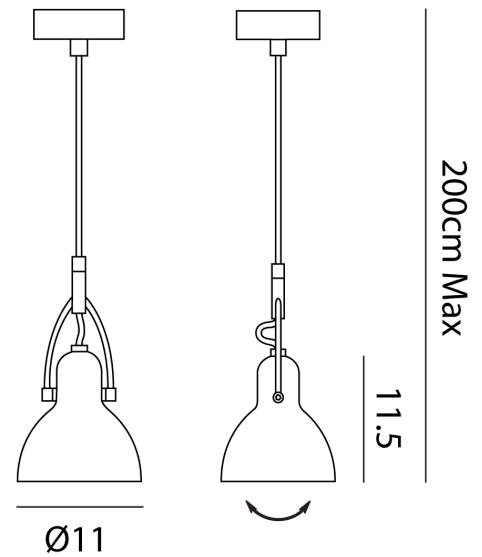

SE S/PACIFIC/MINI/CO/BK

Mini Pacific Pendant

by

A mini version of the pacific pendant. The wishbone-like structure supplements its classic style while providing adjustability and balance. Available in copper or black finish with black flex.

Supplier	Seed Design
Country	Taiwan
SKU	SE S/PACIFIC/MINI/CO/BK
Finish	Copper with black flex

Product Dimensions

Materials	Steel	Source	1 x E27 46W (Max)	Dimming	Dependent on globe
------------------	-------	---------------	-------------------	----------------	--------------------