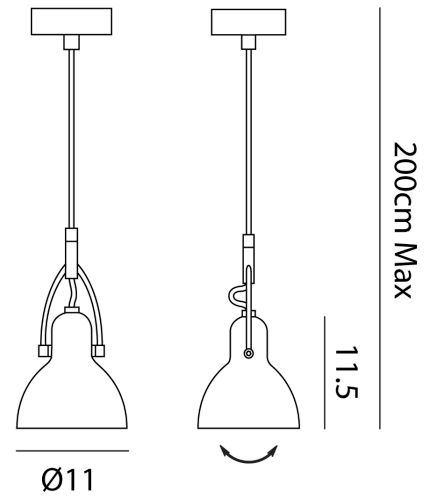

Mini Pacific Pendant

by Seed Design

A mini version of the pacific pendant. The wishbone-like structure supplements its classic style while providing adjustability and balance. Available in copper or black finish with black flex.

Supplier	Seed Design
Country	Taiwan
SKU	SE S/PACIFIC/MINI/CO/BK
Finish	Copper with black flex

Product Dimensions

Materials	Steel	Source	1 x E27 46W (Max)	Dimming	Dependent on globe
------------------	-------	---------------	-------------------	----------------	--------------------