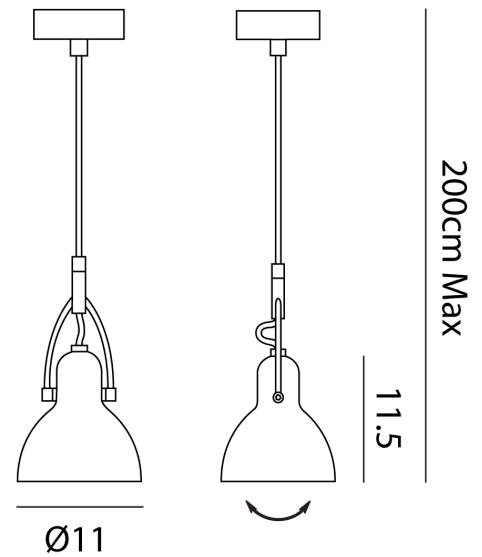

SE S/PACIFIC/MINI/CO/BK

Mini Pacific Pendant

by

A mini version of the pacific pendant. The wishbone-like structure supplements it's classic style while providing adjustability and balance. Available in copper or black finish with black flex.

Supplier	Seed Design
Country	Taiwan
SKU	SE S/PACIFIC/MINI/CO/BK
Finish	Copper with black flex

Product Dimensions

Materials	Steel	Source	1 x E27 46W (Max)	Dimming	Dependent on globe
------------------	-------	---------------	-------------------	----------------	--------------------