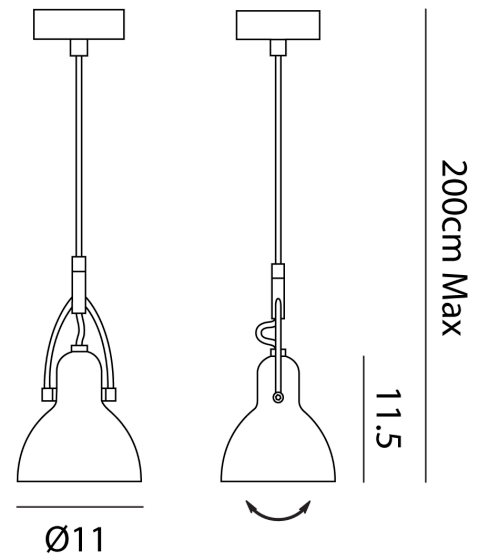

## Mini Pacific Pendant

by

A mini version of the pacific pendant. The wishbone-like structure supplements its classic style while providing adjustability and balance. Available in copper or black finish with black flex.

### Product Dimensions

<b>Materials</b>	Steel	<b>Source</b>	1 x E27 46W (Max)	<b>Dimming</b>	Dependent on globe
------------------	-------	---------------	-------------------	----------------	--------------------