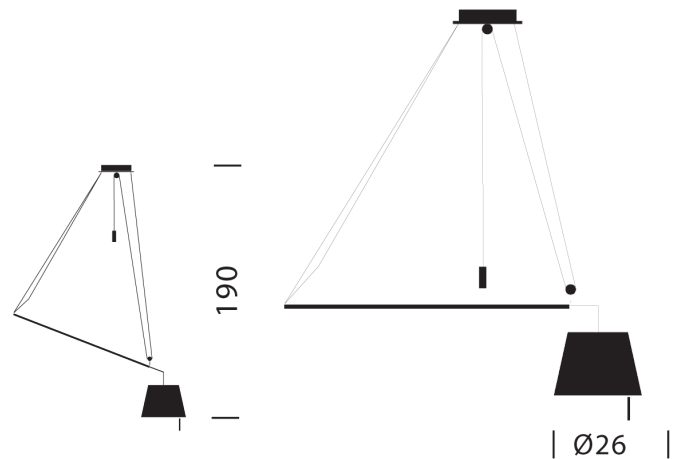

## Macchina Minima n. 8

by Michele de Lucchi

The Macchina Minima n. 8, or Minimal Machine, is a suspended lamp with considerable mobility. The combination of the two movements of the arm favors and a turned brass counterweight enable the lamp to be positioned at any point in space, with vertical and horizontal adjustability. Arms and canopy are made of painted metal, the shade is in parchment paper. Design by Michele De Lucchi. Made in Italy.

<b>Designer</b>	Michele de Lucchi
<b>Supplier</b>	Produzione Privata
<b>Country</b>	Italy
<b>SKU</b>	PP S/MACCHINA MINIMA N.8
<b>Size</b>	8

Product Dimensions

<b>Materials</b>	Metal	<b>Source</b>	1 x E27 70W (Max)	<b>IP Rating</b>	IP20
<b>Dimming</b>	Dependent on globe	<b>Notes</b>	This lamp moves vertically and circularly (360 degree) and can be positioned at any point in space.		