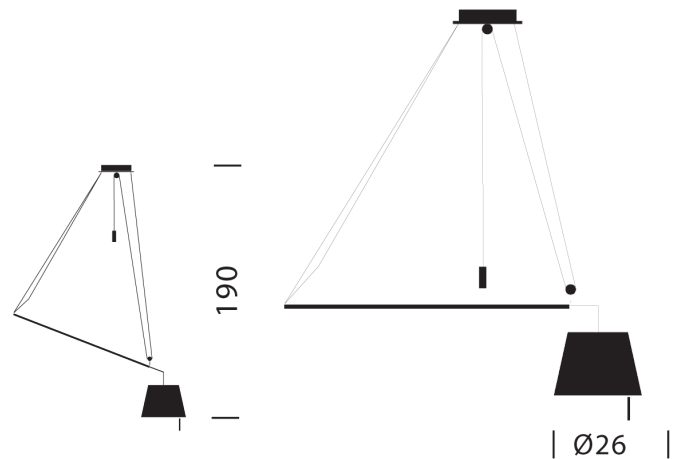

PP S/MACCHINA MINIMA N.8

Macchina Minima n. 8

by Michele de Lucchi

The Macchina Minima n. 8, or Minimal Machine, is a suspended lamp with considerable mobility. The combination of the two movements of the arm favors and a turned brass counterweight enable the lamp to be positioned at any point in space, with vertical and horizontal adjustability. Arms and canopy are made of painted metal, the shade is in parchment paper. Design by Michele De Lucchi. Made in Italy.

Designer	Michele de Lucchi
Supplier	Produzione Privata
Country	Italy
SKU	PP S/MACCHINA MINIMA N.8
Size	8

Product Dimensions

Materials	Metal	Source	1 x E27 70W (Max)	IP Rating	IP20
Dimming	Dependent on globe	Notes	This lamp moves vertically and circularly (360 degree) and can be positioned at any point in space.		