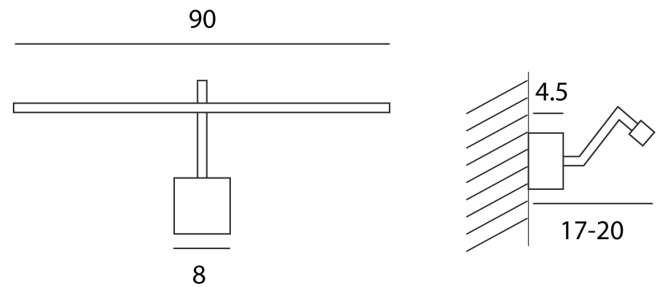

Zeta Wall Light

by Marco Pagnoncelli

Made in Italy, the Zeta LED Wall lamp provides modern functionality in an elegant form. The head is adjustable on a horizontal axis allowing for direct or indirect light emission, making it ideal for illumination of wall art. Fine aluminium construction with brushed brass finish.

Designer	Marco Pagnoncelli
Supplier	Icone
Country	Italy
SKU	IC A/ZETA/90/BBZ
Finish	Brushed Brass

Product Dimensions

Materials	Aluminium	Source	10.56W LED	Colour Temp	3000K
Output	880lm	CRI	90	Dimming	Non-Dimmable
Notes	Adjustable head				