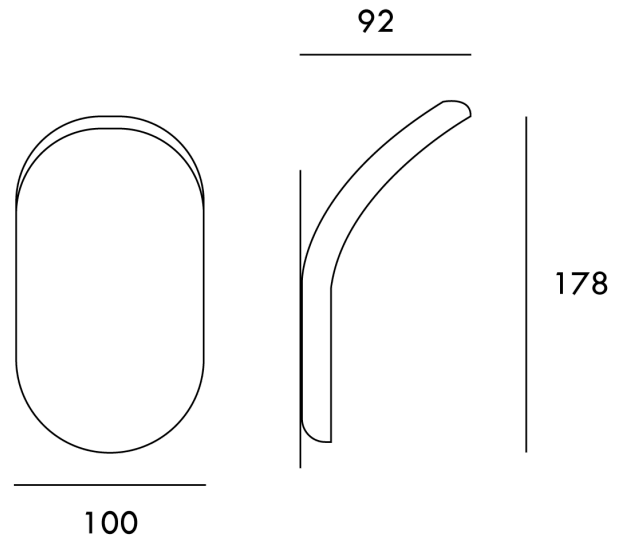

Designer	Serge & Robert Cornelissen
Supplier	Axo Light
Country	Italy
SKU	AX A/LIK/NIK
Finish	Nickel

Product Dimensions

Weight	0.5kg
Colour Temp	3000K
Emission	Diffused beam

Materials	Aluminium
Output	1350lm
IP Rating	IP20

Source	16.6W LED
CRI	90
Dimming	Trailing Edge