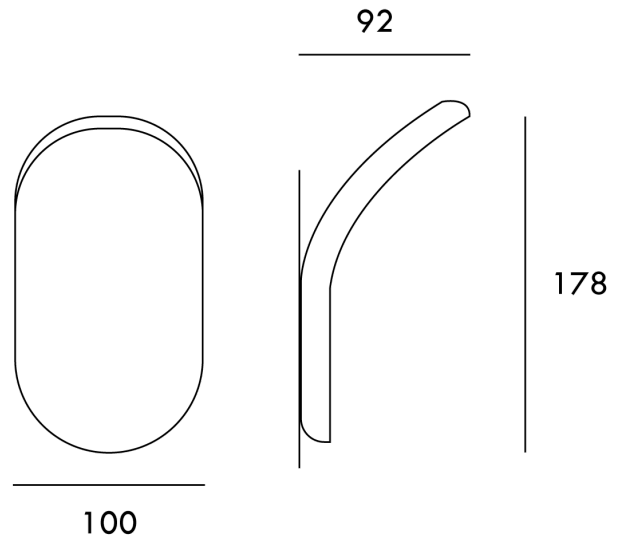

Designer	Serge & Robert Cornelissen
Supplier	Axo Light
Country	Italy
SKU	AX A/LIK/BRZ
Finish	Bronze

Product Dimensions

Weight	0.5kg
Colour Temp	3000K
Emission	Diffused beam

Materials	Aluminium
Output	1350lm
IP Rating	IP20

Source	16.6W LED
CRI	90
Dimming	Trailing Edge