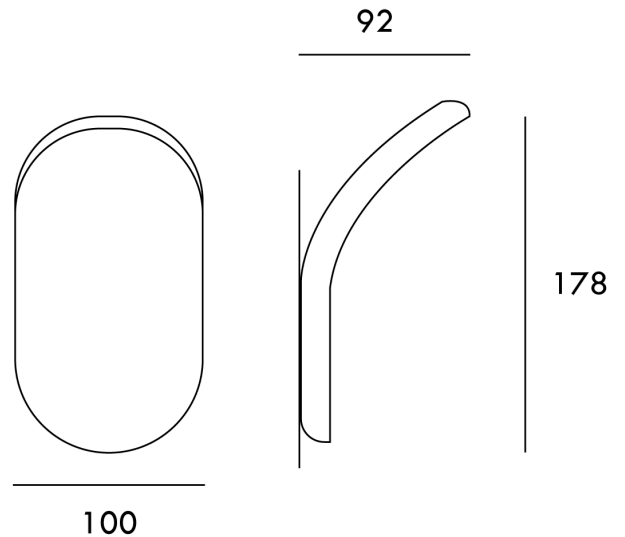

Designer	Serge & Robert Cornelissen
Supplier	Axo Light
Country	Italy
SKU	AX A/LIK/BRZ
Finish	Bronze

Product Dimensions

Weight	0.5kg
Colour Temp	3000K
Emission	Diffused beam

Materials	Aluminium
Output	1350lm
IP Rating	IP20

Source	16.6W LED
CRI	90
Dimming	Trailing Edge