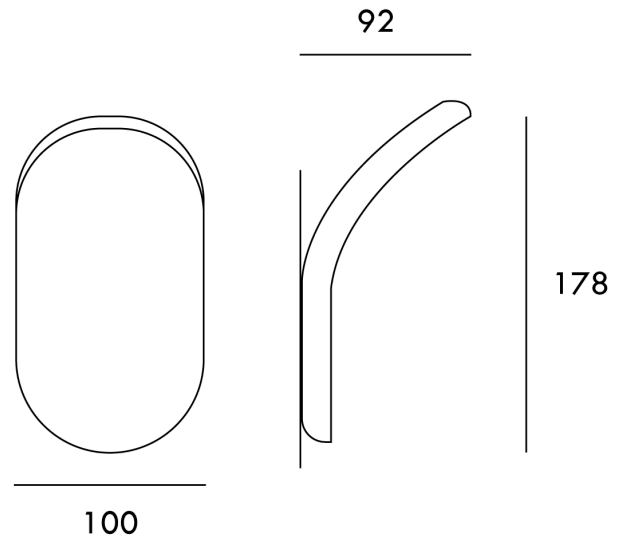

Designer	Serge & Robert Cornelissen
Supplier	Axo Light
Country	Italy
SKU	AX A/LIK/BRZ
Finish	Bronze

Product Dimensions

Weight	0.5kg
Colour Temp	3000K
Emission	Diffused beam

Materials	Aluminium
Output	1350lm
IP Rating	IP20

Source	16.6W LED
CRI	90
Dimming	Trailing Edge