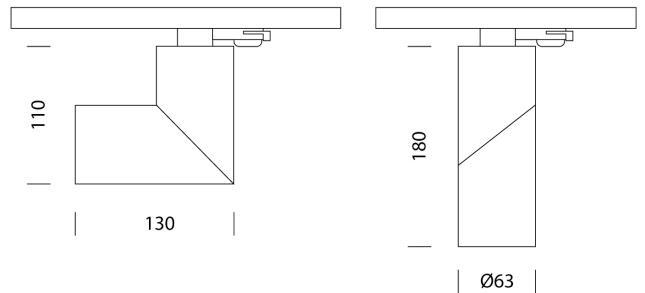

## Sammispot Track Light

by Studio Italia

The Sammispot adjustable LED track spot has a 30 degree beam spread. Includes an integral dimmable driver. Available in black or white.

<b>Supplier</b>	Studio Italia
<b>Country</b>	China
<b>SKU</b>	LT TK/SAMMISPOT/WH
<b>Finish</b>	White

### Product Dimensions

<b>Materials</b>	Aluminium
<b>Output</b>	800lm
<b>Dimming</b>	PHASE

<b>Source</b>	9W LED
<b>CRI</b>	90
<b>Notes</b>	Adjustable angle, built in dimmable driver, compatible with single circuit track