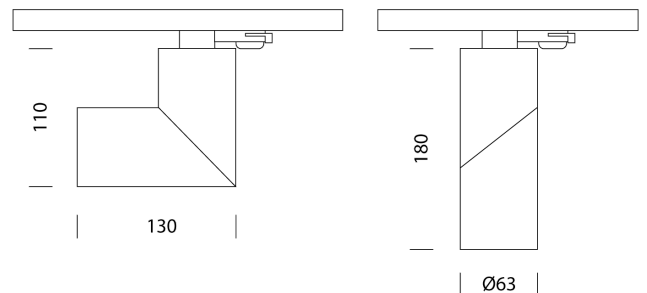

LT TK/SAMMISPOT/WH

Sammispot Track Light

by

The Sammispot adjustable LED track spot has a 30 degree beam spread. Includes an integral dimmable driver. Available in black or white.

Supplier	Studio Italia
Country	China
SKU	LT TK/SAMMISPOT/WH
Finish	White

Product Dimensions

Materials	Aluminium	Source	9W LED	Colour Temp	3000K
Output	800lm	CRI	90	Emission	30 degree beam
Dimming	PHASE	Notes	Adjustable angle, built in dimmable driver, compatible with single circuit track		