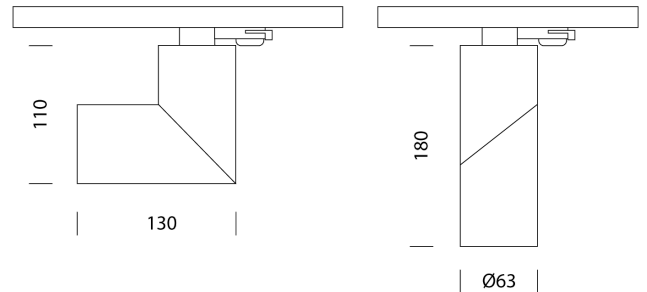

LT TK/SAMMISPOT/WH

Sammispot Track Light

by

The Sammispot adjustable LED track spot has a 30 degree beam spread. Includes an integral dimmable driver. Available in black or white.

Supplier	Studio Italia
Country	China
SKU	LT TK/SAMMISPOT/WH
Finish	White

Product Dimensions

Materials	Aluminium	Source	9W LED	Colour Temp	3000K
Output	800lm	CRI	90	Emission	30 degree beam
Dimming	PHASE	Notes	Adjustable angle, built in dimmable driver, compatible with single circuit track		