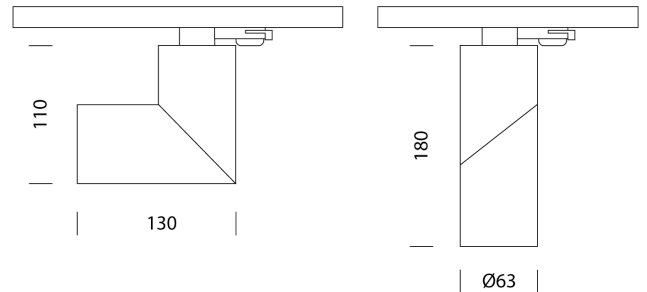

## Sammispot Track Light

by

The Sammispot adjustable LED track spot has a 30 degree beam spread. Includes an integral dimmable driver. Available in black or white.

<b>Supplier</b>	Studio Italia
<b>Country</b>	China
<b>SKU</b>	LT TK/SAMMISPOT/WH
<b>Finish</b>	White

### Product Dimensions

<b>Materials</b>	Aluminium	<b>Source</b>	9W LED	<b>Colour Temp</b>	3000K
<b>Output</b>	800lm	<b>CRI</b>	90	<b>Emission</b>	30 degree beam
<b>Dimming</b>	PHASE	<b>Notes</b>	Adjustable angle, built in dimmable driver, compatible with single circuit track		