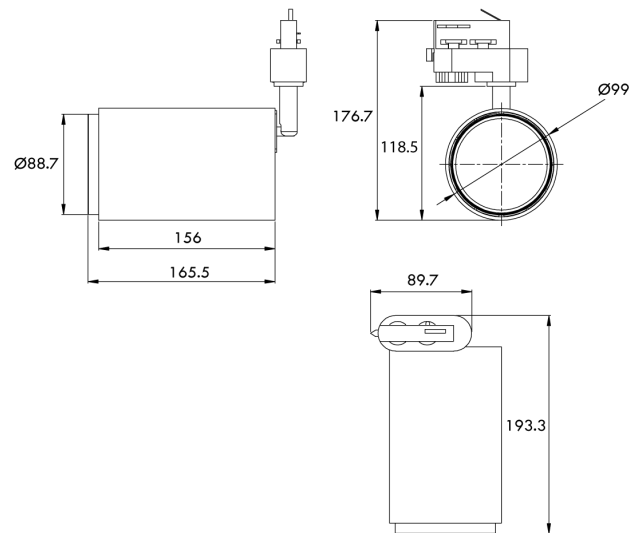

LT TK/DEKO/WH

Deko Shoplighter 1 Circuit Track Light

by

Deko is a high output track spotlight compatible with a single circuit track. Affordable and accessible, this high output fitting is ideal for a retail applications. Available in black or white.

Supplier	Studio Italia
Country	China
SKU	LT TK/DEKO/WH
Finish	White

Product Dimensions

Weight	1.2kg
Output	2900lm
IP Rating	IP42

Source	30W LED
CRI	90
Dimming	Non-Dimmable

Colour Temp	3000K
Emission	38 degree beam