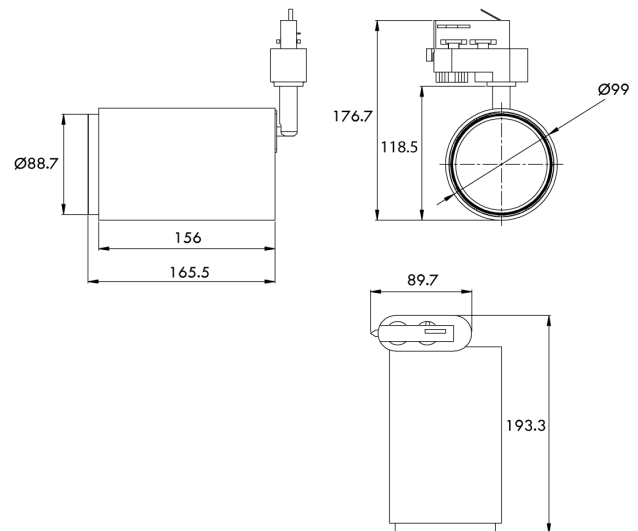

LT TK/DEKO/WH

Deko Shoplighter 1 Circuit Track Light

by

Deko is a high output track spotlight compatible with a single circuit track. Affordable and accessible, this high output fitting is ideal for a retail applications. Available in black or white.

Supplier	Studio Italia
Country	China
SKU	LT TK/DEKO/WH
Finish	White

Product Dimensions

Weight	1.2kg
Output	2900lm
IP Rating	IP42

Source	30W LED
CRI	90
Dimming	Non-Dimmable

Colour Temp	3000K
Emission	38 degree beam